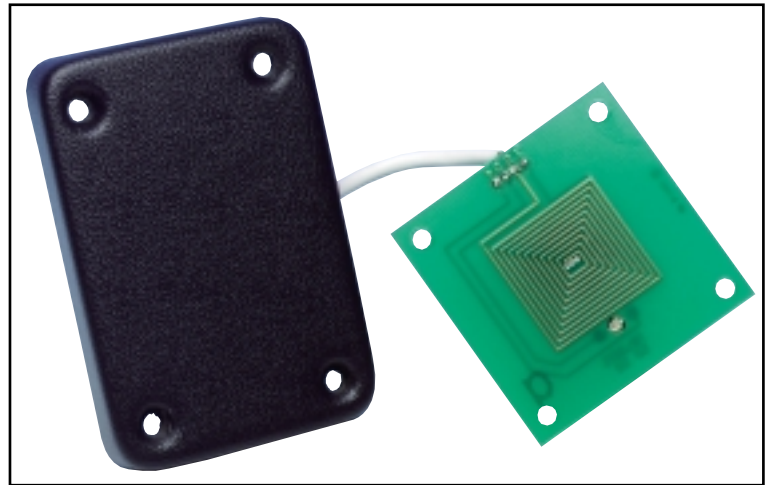

## Easi Proximity Panel Mount Reader

- Proximity technology
- Lifetime guarantee
- Easy to use
- Easy to install
- No moving parts
- Very reliable

The Easi Panel Mount Reader is a proximity reader designed to be incorporated into a door entry panel or into the fabric of a building. The electronics of the Panel Mount Reader are encapsulated in a highly durable resin with a reader coil on a flying lead.

### Main operational features

To gain access the user must present a valid PAC ID (identification) device to the reader. A green light will light up when the lock has been released.

Reading range: 0-3cm