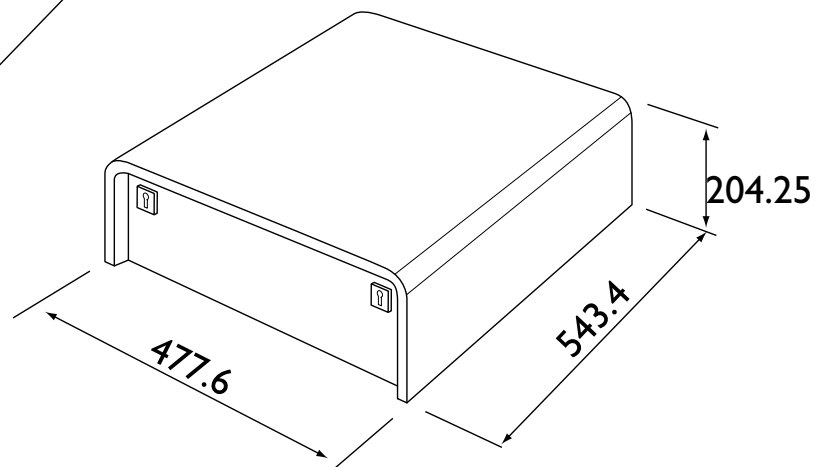

This series of Video Lockable Cabinets is designed to offer a high level of security for video recorders, multiplexers and computers

VLC 3U

Aperture size
449.6 x 127.5

VLC 4.5U

Aperture size
449.6 x 195.25

Each Video Box is manufactured with the following features:

- 2 piece steel body with 2mm thick base for strength and security.
- 2 claw locks - to resist forced entry - 4 keys supplied
- Moulded plug access and venting at rear
- 2 sizes to accommodate recorders and multiplexers
- Keyhole slots in base for permanent fitting