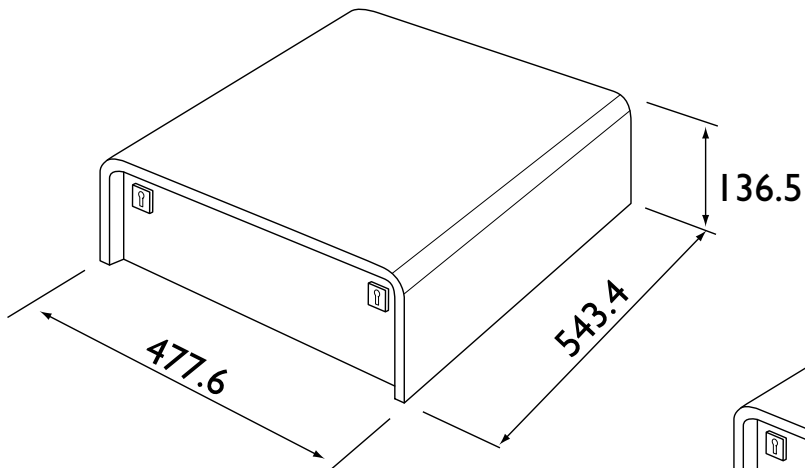

This series of Video Lockable Cabinets is designed to offer a high level of security for video recorders, multiplexers and computers

VLC 3U

Aperture size
449.6 x 127.5

VLC 4.5U

Aperture size
449.6 x 195.25

Each Video Box is manufactured with the following features:

- 2 piece steel body with 2mm thick base for strength and security.
- 2 claw locks - to resist forced entry - 4 keys supplied
- Moulded plug access and venting at rear
- 2 sizes to accommodate recorders and multiplexers
- Keyhole slots in base for permanent fitting