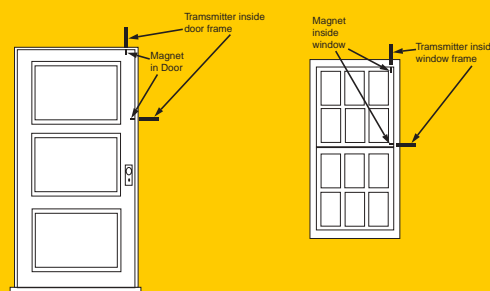

New From NAPCO Gemini

GEM-RTRANS

RECESSED WIRELESS WINDOW/DOOR TRANSMITTER

“The same Gemini crystal-control range and reliability performance proven superior in independent tests!”

- Powerful Wireless Transmitter
- White Housing, Magnet & Hole Cover
- Long-life 3V Type DL123A lithium battery supplied (Field-replaceable 5 year battery).
- UL Listed

GEM-RTRANS RECESSED APPLICATIONS:

Even faced with metal door frames and/or metallic-sided insulation, this product features Gemini crystal-control and omnidirectional tank circuitry alignment specifically designed to avoid obstructions for maximum signal “punch-thru” and reliability.