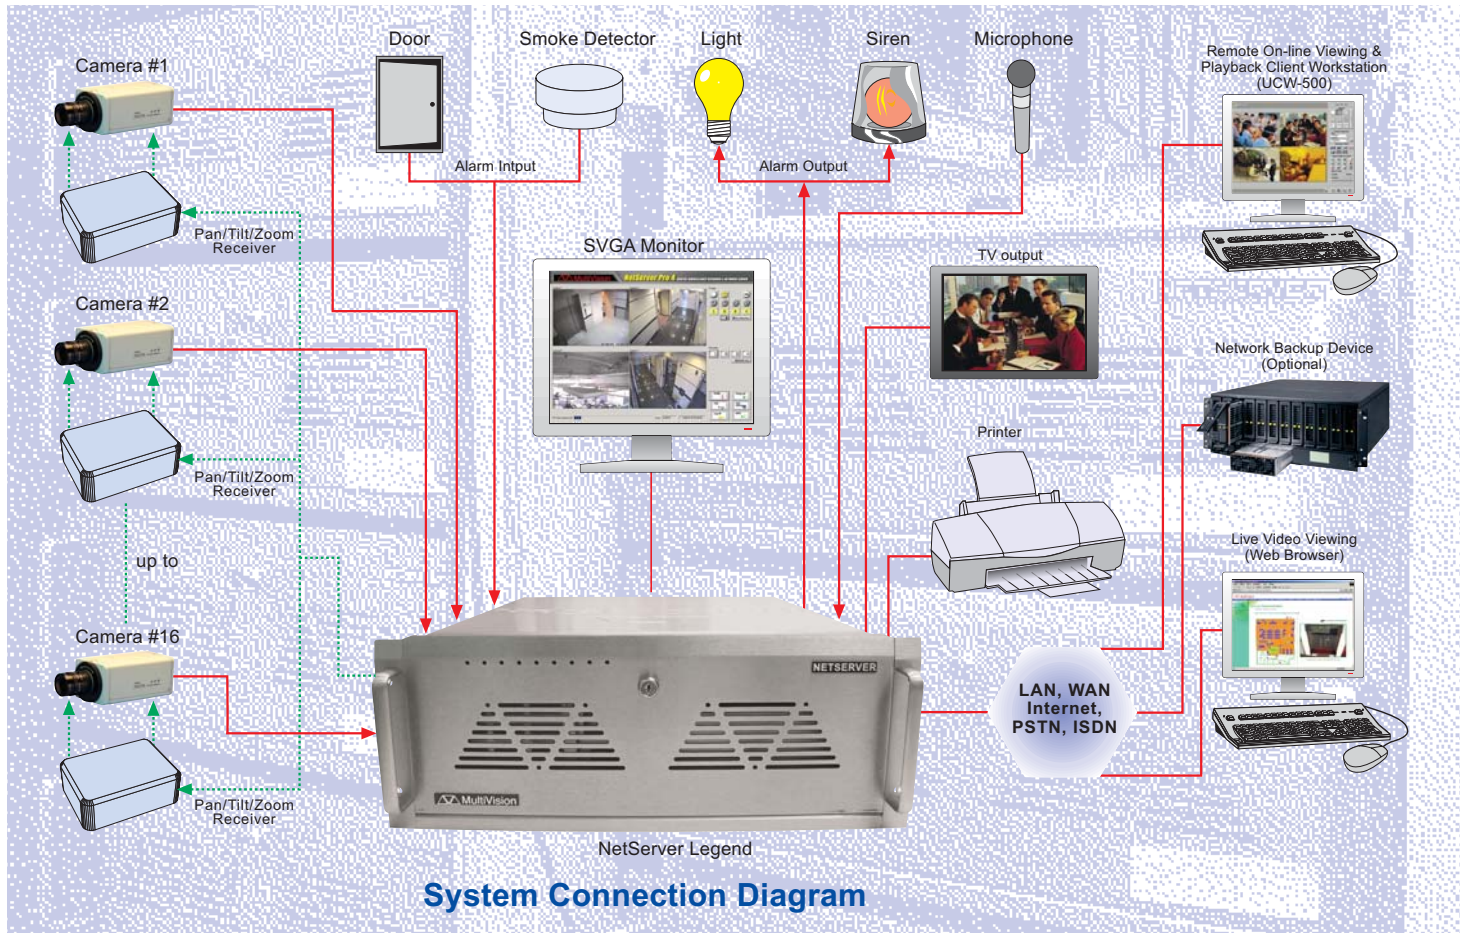

NetServer Legend is the latest digital video surveillance system which has advanced features and functionalities with excellent video quality for improved surveillance requirement. It can achieve D1 resolution (704 x 576) for each individual camera simultaneously.

NetServer Legend is enterprise class digital surveillance server which is ideally suited for corporate customers looking to enhance and/or upgrade its current security systems with newer, faster and more flexible digital surveillance. It has been developed as a result of overwhelming demand for fast frame rate in monitoring and quality of display.

* NOTE: without scaling display

NetServer Legend key features:

- * Real-time multi-channel digital video recorder, multiplexer and transmission server
- * Full time resolution video real-time display (704x576)
- * Simultaneous playback, recording and live display
- * Hardware Video Loss Detection
- * Hardware MPEG-4 Video & Audio compression
- * Analogue monitor output with sequential and manual switching
- * Video loop-through
- * Motion Detection
- * 25f/s for each individual camera
- * Alarm, Pre-alarm and schedule recording
- * Software and Hardware watchdogs
- * Multilingual capability
- * Multiple audio recording channels
- * Average 2.5KB per frame (352 x 288 CIF resolution) or 12.5KB per frame (704 X 576 Full resolution)
- * Adjustable recording file size for storage
- * Remote application software for multi-sites camera online viewing, playback and recording via LAN, Internet, ISDN, PSTN
- * Alarm alert to remote PC with UCW
- * Send alarm alert E-mail (with alarm image attachment)
- * Remote viewing password and user control
- * Video authentication watermark of recorded images
- * Support simultaneous local and remote Pan/Tilt/Zoom control
- * Built-in RS-485 / Bi-phase for PTZ control