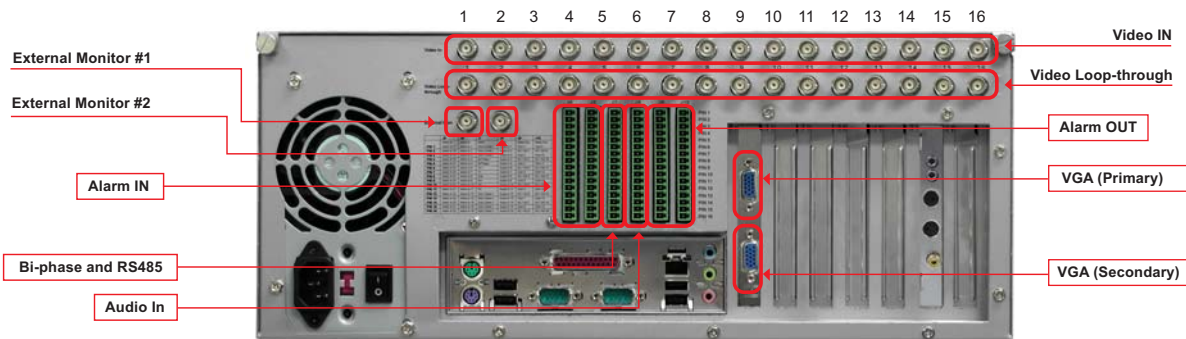

* NOTE: without scaling display

NetServer Legend key features:

- * Real-time multi-channel digital video recorder, multiplexer and transmission server
- * Full time resolution video real-time display (704x576)
- * Simultaneous playback, recording and live display
- * Hardware Video Loss Detection
- * Hardware MPEG-4 Video & Audio compression
- * Analogue monitor output with sequential and manual switching
- * Video loop-through
- * Motion Detection
- * 25f/s for each individual camera
- * Alarm, Pre-alarm and schedule recording
- * Software and Hardware watchdogs
- * Multilingual capability
- * Multiple audio recording channels
- * Average 2.5KB per frame (352 x 288 CIF resolution) or 12.5KB per frame (704 X 576 Full resolution)
- * Adjustable recording file size for storage
- * Remote application software for multi-sites camera online viewing, playback and recording via LAN, Internet, ISDN, PSTN
- * Alarm alert to remote PC with UCW
- * Send alarm alert E-mail (with alarm image attachment)
- * Remote viewing password and user control
- * Video authentication watermark of recorded images
- * Support simultaneous local and remote Pan/Tilt/Zoom control
- * Built-in RS-485 / Bi-phase for PTZ control

* NOTE: Internal IDE harddisks can be expanded to a maximum of 1280GB

General Technical Specifications

Video Features

Video Input	Display on SVGA monitor or PAL / NTSC video monitor.
Video display	* Minimum refresh rate at 16-split screen display mode is 25f/s (PAL) for each individual camera * Video sequential switching on single or quad display.
SVGA display	* Dual SVGA display with built-in dual display card
Video display resolution	Video display resolution - 704x576(PAL)
Video quality adjustment	Adjustable colour saturation, brightness, contrast
Video output	2 Analogue monitor outputs with sequential or manual switching to external monitor / TV
Time & Date Stamp	Time and date overlay on each camera for display and recording.