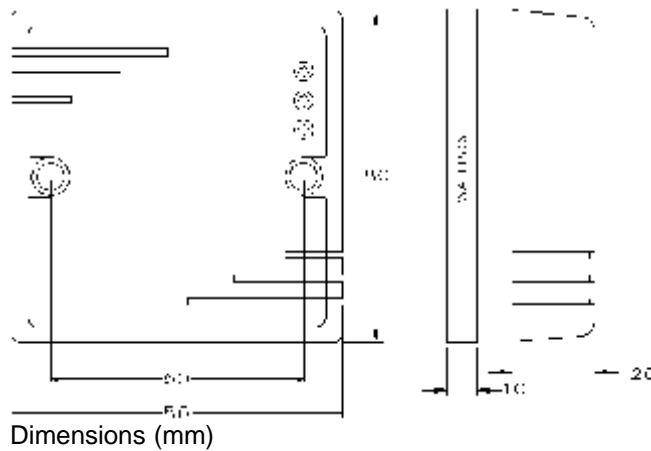

TECHNICAL SPECIFICATIONS

SUPPLY VOLTAGE	+10.8 to 16Vdc
SUPPLY CURRENT	Quiescent 60mA Operating: 120mA
TEMPERATURE	-30 to +50°C
HUMIDITY	0 to 90% rh (non-condensing)
OUTPUTS	Voltage free contacts N/O or N/C 3.0A Open collector outputs 100mA max sink RS232 - 2400 baud, 8 bit, no parity, 1.5 stop bits
CABLE	0.8m, 8 core unscreened cable
SIZE	Width=86mm Height= 86mm Depth=20mm

standard 1 gang

(Surface mounts using electrical outlet box)

Typical Installation

ORDERING INFORMATION

AMP100	100 user Multiprox c/w master cards
AMP1000	1000 user Multiprox c/w master cards
PC1	Proximity user card
MQK1P-S100	Multiprox 100 kit c/w 12V electric strike, psu, exit button, 50 cards, user and installation manuals
MQK1P-M1000	Multiprox 1000 kit c/w 12V electro-magnetic lock, psu, exit button, break glass unit, 50 cards, user and installation manuals