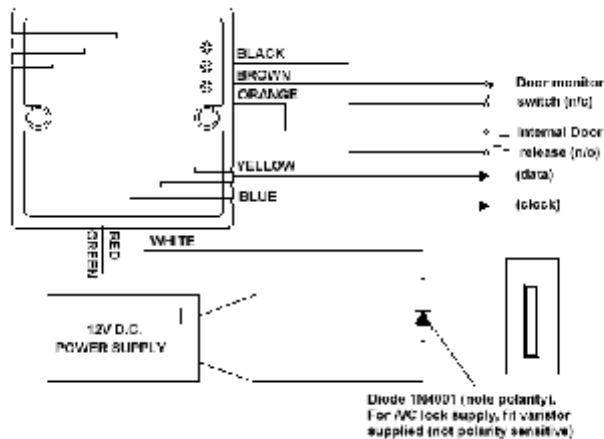

TECHNICAL SPECIFICATIONS

SUPPLY VOLTAGE	+10.8 to 16Vdc
SUPPLY CURRENT	Quiescent 60mA Operating: 120mA
TEMPERATURE	-30 to +50°C
HUMIDITY	0 to 90% rh (non-condensing)
OUTPUTS	Voltage free contacts N/O or N/C 3.0A Open collector outputs 100mA max sink RS232 - 2400 baud, 8 bit, no parity, 1.5 stop bits
CABLE	0.8m, 8 core unscreened cable
SIZE	Width=86mm Height= 86mm Depth=20mm

standard 1 gang

(Surface mounts using electrical outlet box)

Typical Installation

ORDERING INFORMATION

AMP100	100 user Multiprox c/w master cards
AMP1000	1000 user Multiprox c/w master cards
PC1	Proximity user card
MQK1P-S100	Multiprox 100 kit c/w 12V electric strike, psu, exit button, 50 cards, user and installation manuals
MQK1P-M1000	Multiprox 1000 kit c/w 12V electro-magnetic lock, psu, exit button, break glass unit, 50 cards, user and installation manuals