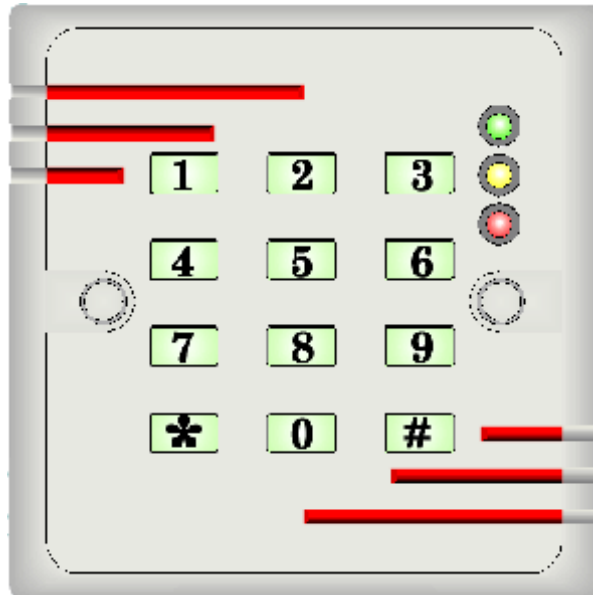

The Multiprox -1000 is a highly integrated standalone access control reader/system for up to 1000 users. The unit is easily programmable on site via the inbuilt backlit keypad. Designed to be mounted on a single gang electrical outlet box, it provides all the features required for a complete access control system. The electronics is fully encapsulated against the ingress of moisture, suitable for outdoor use.

FEATURE RANGE

- 1000 cards/tags
- Easily programmable on site using keypad
- 4 or 6 digit user/programming codes
- Duress feature on all user codes (code+1)
- 1 relay and 3 transistor outputs
- Programmable clock & data output
- RS232 printer output
- 256 event buffer
- Backlit push-button keypad
- 3x7 day programmable time slots
- Output programmable for each card/tag
- 2 lines programmable as I/O
- Door open monitor
- Door release input
- Fire alarm override input
- Audible indication
- Tamper detector
- Code tamper lockout (5 minutes)
- Fits standard 1 gang electrical outlet box