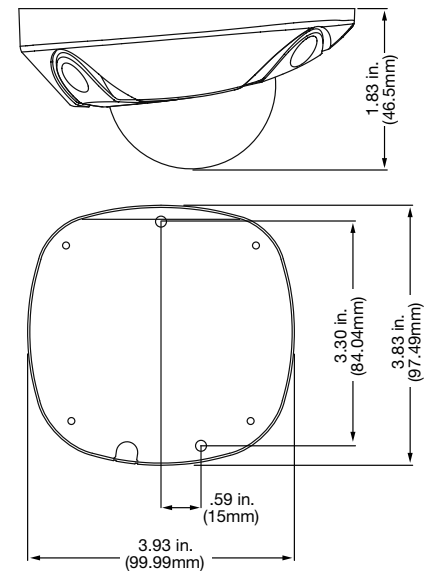

Video

Video Compression	H.264/MJPEG	
Maximum Resolution	1600 x 1200	1280 x 960
Frame Rate	50HZ: 12.5 fps (1600x1200), 12.5 fps (1600x912), 25 fps (1280x960), 25 fps (1280x720) 60HZ: 15 fps (1600x1200), 15 fps (1600x912), 25 fps (1280x960), 30 fps (1280x720)	
Dual Streaming	Yes	
Image Settings	Compression, color, brightness, sharpness, contrast, white balance, exposure control, exposure zones, backlight compensation, wide dynamic range - dynamic contrast, fine tuning of behavior at low light, mirroring of images Rotation: 0°, 90°, 180°, 270°, including Corridor Format™ Text and image overlay, privacy mask	

Network

Security	Password protection, IP address filtering, HTTPS encryption, digest authentication, user access log
Supported Protocols	TCP/IP, HTTP, DHCP, DNS, DDNS, RTP/RTSP, PPPoE, SMTP, NTP
Ethernet/IP	Cos 802.1 p/Q, QoS, Ipv4
PoE IEEE	802.3af

General

Weight	0.5kg (1.1 lbs)
Dimensions	3.94 x 3.84 x 1.83 in. (100 x 98 x 47 mm)
Operating Temperature	-10°C to 60°C (14 to 140°F)
Storage Temperature	-20°C to 70°C (-4 to 158°F)
Environmental Rating	IP66 Vandal-Resistant
Power Consumption	4 W

Ordering Information

MVC-M2210W	MobileView® 2.0 Mpx, White
MVC-M1310W	MobileView 1.3Mpx, White

Dimensional Diagrams

interlogix.com/mobileview

Specifications subject to change without notice.

All rights reserved.
© 2013 United Technologies Corporation.

310-3745 2013/10 (76550)