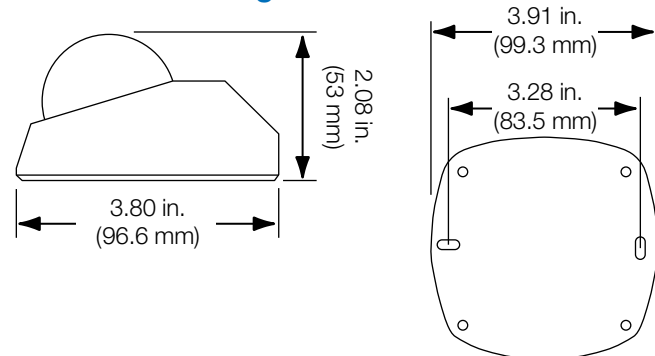

Housing

Camera Type	Low Profile Dome Camera
Ratings	IP66 & IK07
Outdoor	Yes
Vandal Resistant	Yes

Lens

Control Type	Fixed
Focal Length	2.8, 4.0, 6.0mm
Varifocal	No

Power

Voltage Input & Power Consumption	12V Power Source: 4W, maximum PoE Power Source: 5W, maximum
PoE	PoE (802.3af)

Other

Special Feature	3-axis adjustment

Network

Bit Rate	64 Kbps~6Mbps
Network Protocols	TCP/IP, HTTP, DHCP, DNS, DDNS, RTP, RTSP, PPPoE, SMTP, NTP, SNMP, HTTPS, FTP, 802.1x, Qos, IPv6
Interoperability	ONVIF (Profile S), PSIA, CGI

Audio

Audio Processing	Codecs: G.711 mu-law, G.726
Audio Sensitivity	-30 dBV
Audio S/N	68 dB at 94 dB Sound Pressure Level, minimum

Mechanical/Environmental

Dimensions	99 x 97 x 53mm
Weight	14 oz (407 g)
Operating Temperature	-20°C to +60°C (-4°F to 149°F)
Audio/Power Connector	Molex 39-01-4036 (Pin 1 is Power +12V, Pin 2 is Ground, Pin 3 is Audio)
PoE & IP Audio	RJ45

Ordering Information

MVC-9100-28-WI	Minidome Camera w/Audio, IP/Analog, True D/N, IR, 2.8mm Lens, 12VDC/PoE
MVC-9100-28-WI-R	Minidome Camera w/Audio, IP/Analog, True D/N, IR, 2.8mm lens, 12VDC/PoE, Rearview
MVC-9100-40-WI	Minidome Camera w/Audio, IP/Analog, True D/N, IR, 4.0mm Lens, 12VDC/PoE
MVC-9100-60-WI	Minidome Camera w/Audio, IP/Analog, True D/N, IR, 6.0mm Lens, 12VDC/PoE

Dimensional Diagrams

mobileView

interlogix.com/mobileview

Specifications subject to change without notice.

All rights reserved.

© 2014 United Technologies Corporation.

402-3791 2014/05 (78353)