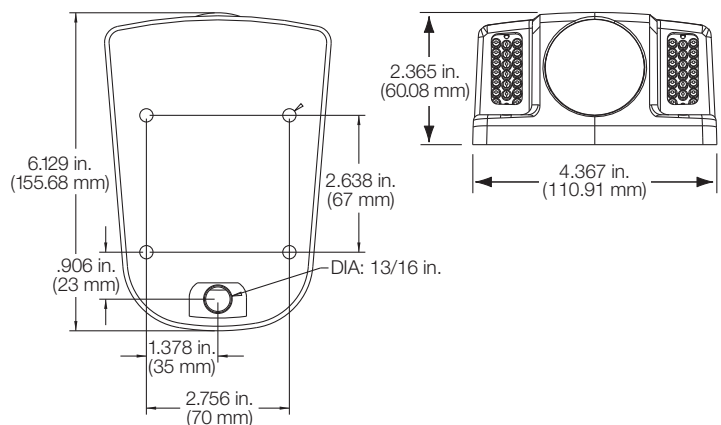

Network

Bit Rate	64 Kbps-6Mbps
Network Protocols	TCP/IP, HTTP, DHCP, DNS, DDNS, RTP, RTSP, PPPoE, SMTP, NTP, SNMP, HTTPS, FTP, 802.1x, Qos, IPv6
Interoperability	ONVIF (Profile S), PSIA, CGI

Other

Special Feature	'Tilt' adjustment: 0 to 30 degrees from horizontal 'Pan' adjustment: 4mm: +/- 15 degrees 2.8mm: +/- 9 degrees
-----------------	---

Mechanical/Environmental

Weight	1.9 lbs
Operating Temperature	-30°C to +65°C (-22°F to 149°F)
Defog	Heater standard

Ordering Information

MVC-9000-28-WI-R	Exterior Camera, IP/Analog, True D/N, IR, 2.8mm lens, 12VDC/POE, Rearview
MVC-9000-40-WI-C	Exterior Camera, IP/Analog, True D/N, IR, 4.0mm lens, 12VDC/POE, Curbside
MVC-9000-40-WI-S	Exterior Camera, IP/Analog, True D/N, IR, 4.0mm lens, 12VDC/POE, Street side

Dimensional Diagrams

interlogix.com/mobileview

Specifications subject to change without notice.

All rights reserved.

© 2014 United Technologies Corporation.

402-3789 2014/03 (77575)