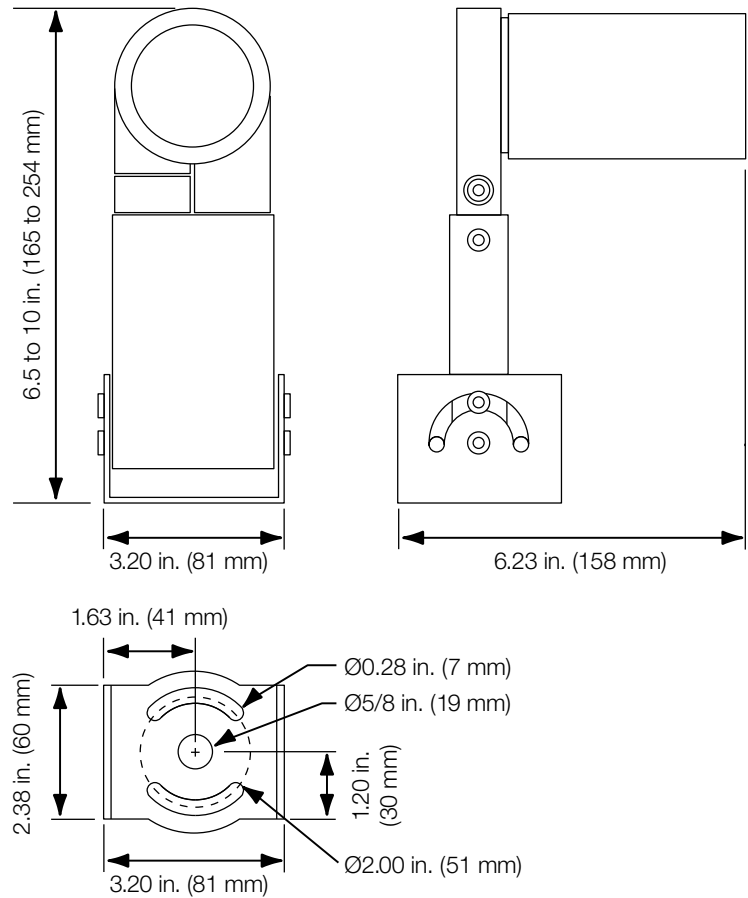

Forward Facing Camera

North America
T 855-286-8889

Asia
T 852-2907-8108

Australia
T 61-3-9239-1200

Europe
T 32-2-725-11-20

Latin America
T 561-998-6114

Wide Dynamic Range camera for windshield-view surveillance on mobile transit vehicles

Specifications

Video

Image Sensor	1/3" Color DSP with Xposure WDR technology
Lens Type	Varifocal: 2.8-10.5mm
Lens Movement	3-Axis Mechanism
Total Pixels	720 x 540
Effective Pixels	720 x 540
Resolution	520 TVL
Sync System	Internal
S/N Ratio	Greater than 45 dB
S/N (dB) gain off	120
Electronic Shutter	Auto, Fixed:1/60 (1/50)~1/100,000 sec
Min. Illumination	0.01 lux
Back Light Comp.	Yes
Auto Gain Control	Yes
Auto White Balance	Yes (2000K~11000K)
Video Format	NTSC
Scanning	NTSC: 525Lines/60 Fields
Video Output	1.0Vp/p, 75 ohm

Electrical

Power Source	DC 12V
Power Consumption	1.48W (Max)
Current	123mA

General

Weight	5 lbs. (2.3 Kg) (w/mount)
Dimensions	5.3 x 3.1 x [adjustable 6.5 to 10] in. (135 x 61 x [adjustable 165 to 254] mm)
Operating Temperature	14F to 122F (-10C ~ +50C)
Weather Resistance	Interior
Housing Materials	Aluminum Cast
Regulatory	CE, FCC

Dimensional Diagrams

Ordering Information

MSS-7007-00-FF	MobileView™ forward-facing camera, white
MSS-7007-00-BL-FF	MobileView™ forward-facing camera, black

interlogix.com

Specifications subject to change without notice.

© 2012 Interlogix.

All rights reserved.

Interlogix is part of UTC Climate, Controls & Security, a unit of United Technologies Corporation.

210-3588 2012/10 (71365F)