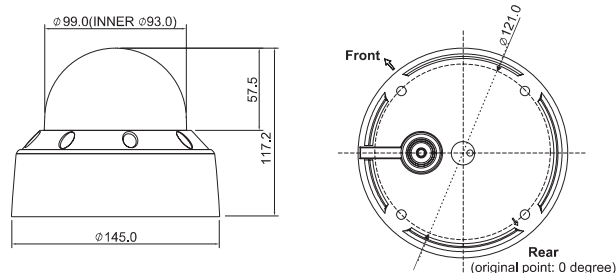

Dimensions

Specifications

Item	Description	Item	Description	
CAMERA	Image sensor	1/3" SONY Super-HAD Color CCD	AGC	Off / low / mid / high
	Total pixels	795 (H) x 596 (V)	Auto iris control	Manual / DC / video
	Scanning system	2:1 interlace	Sens-up	Off / auto (x2 - x128)
	Sync system	Internal / line lock	BLC	Off / low / mid / high
	Electronic shutter	1/50 — 1/120,000 sec.	Display title	Off / on
	Resolution	540 TVL (color)	Mirror	Off / on
	Minimum illumination	0.3 lux (color), 0.002 lux (sens-up)	Privacy zone	Off / on (4 points)
	Video output	1.0Vp-p (75ohms, composite)	Day & night	Auto / color / BW
	S/N ratio	50dB (AGC off)	DNR	Off / low / mid / high
	NETWORK	Display resolution	D1 (720 x 576), 640 x 480, 320 x 240, 160 x 120	Power source
Maximum frame rate		25 fps @ 720 x 576	Power consumption	6.0W
Video compression		MPEG-4 SP and ASP	Power IN	DC jack
Audio compression format, I/O terminal		PCM 16/8-bit, full duplex, 3.5mm, mic IN x1 and speaker OUT x1	Video OUT	BNC connector
Alarm and event management		Built-in motion detection, adjustable sensitivity and dwelling time, e-mailing	Audio IN/OUT	3.5mm diameter jack
Protocols		TCP/IP, UDP, HTTP, RTP, RTSP, DHCP, SMTP, DDNS	Operating temperature	0°C — 45°C
Ethernet		10 Base-T/100 Base-T (RJ-45)	Operating humidity	0 — 99%
Image settings		Color, brightness, contrast	Dimensions (diameter x height)	145.0mm diameter x 117.2mm (bubble diameter 99mm)
Minimum system requirements		Microsoft® Windows® 2000/XP, Intel® Pentium® IV 2.0GHz or higher, 512MB or more	Weight	1.1kg
Web browser		Microsoft Internet Explorer version 6.0 or higher	Housing	Heavy-duty die-cast aluminum water and weatherproof housing
FUNCTION	White balance	ATW / AWC / manual	Weatherproof IP66	Indoor/outdoor, wall or ceiling
	Auto exposure	Auto / manual shutter / flickerless / AGC	Package	NM-C130FD RJ-45 coupler Template Sheet Safety Wire Manual CD-ROM with IP Setting Utility Quick Installation