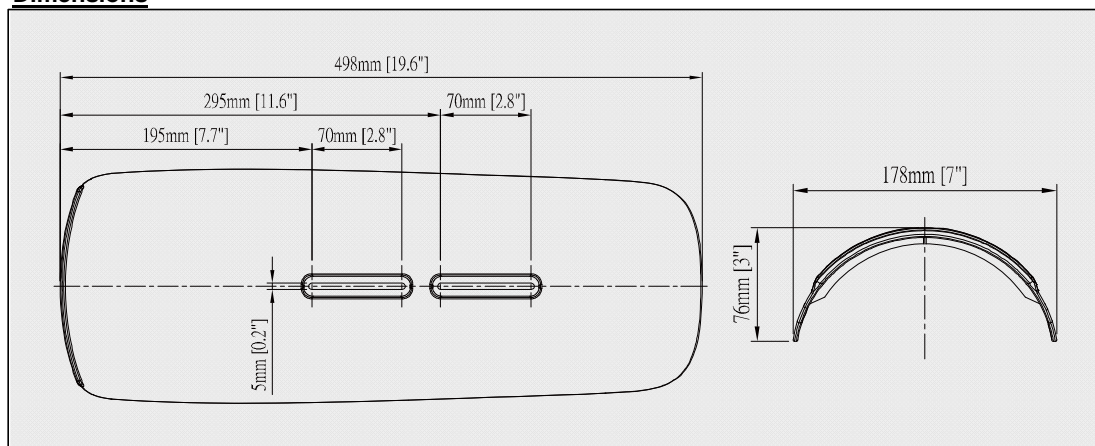

Dimensions

2009.6.10version

Secure in Knowledge
www.messoa.com

MESSOA USA e-mail: info.us@messoa.com
MESSOA Taiwan e-mail: info@messoa.com