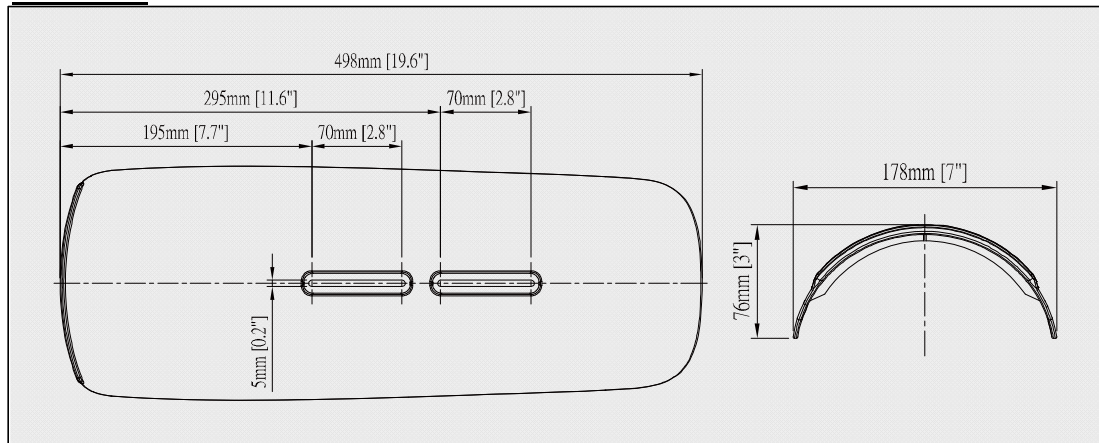

Dimensions

2009.6.10version

Secure in Knowledge
www.messoa.com

MESSOA USA e-mail: info.us@messoa.com
MESSOA Taiwan e-mail: info@messoa.com