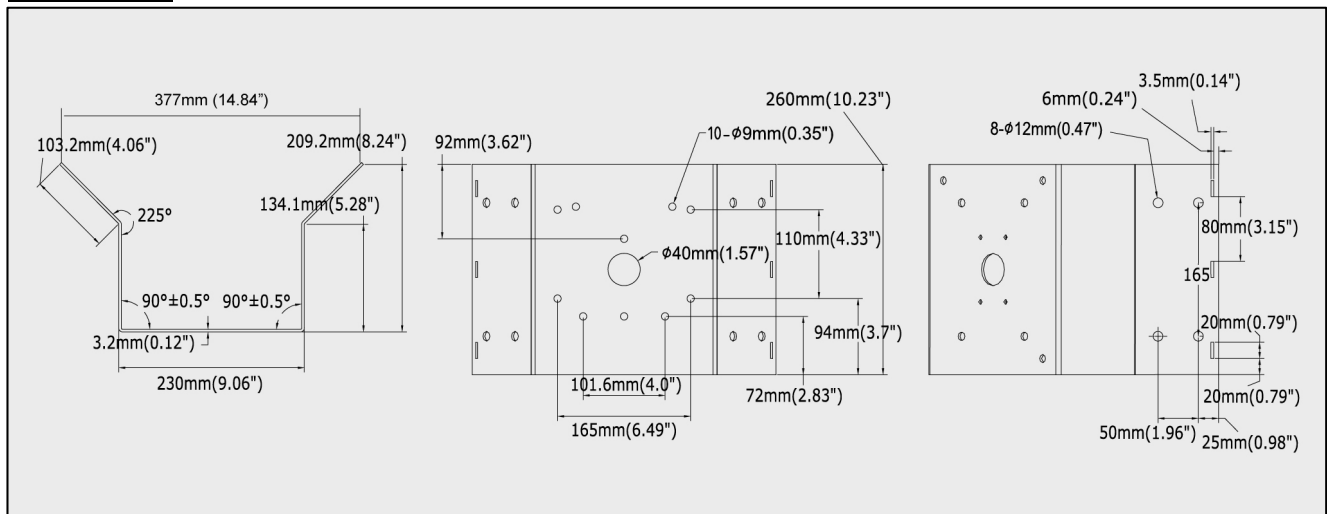

## SAL084 Corner Mount Bracket

### Specification

Features	
● Package Content: Corner Mount Bracket	
● Support up to 15 kg (33.07 lb)	
● Use with: SLI080, SAL081, SAL082	
● Options: N/A	
Mechanical Specification	
Material	Aluminum
Color	Black
Dimensions (D x W x H)	209.2 mm x 377mm x 260 mm (8.24" x 14.84" x 10.23")
Weight (kg)	1.6 kg (3.53 lb)
Ordering information	
Model	SAL084
Shipping size	400mm x 300mm x 230 mm (25.20" x 13.98" x 12.40")
Shipping weight	2.1 kg (4.63 lb)

### Dimensions

2012.2.21 version