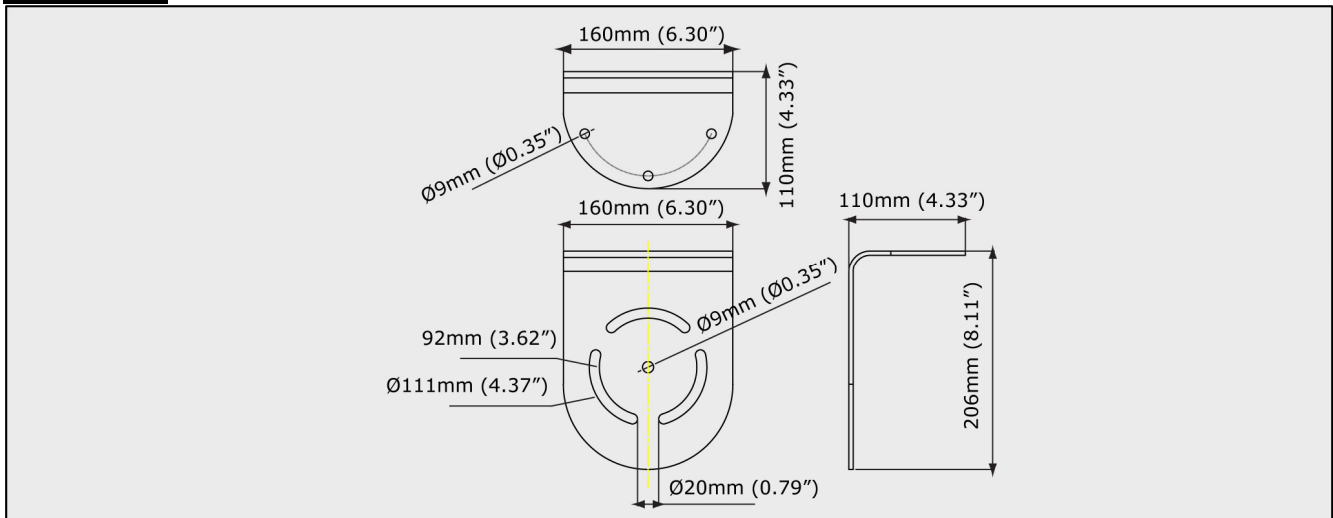

SAL081 Single L-Type Wall Mount Bracket

Specification

Features	
●Package Content:Single L-Type Wall Mount Bracket	
●Support up to 6 kg(13.23 lb, maximum)	
●Use with:SLI080, SAL083, SAL084	
●Options: N/A	
Mechanical Specification	
Material	Stainless Steel
Color	Black
Dimensions (L x W x H)	206mm x 160mm x 110mm (8.11" x 6.30" x 4.33")
Weight (kg)	1.3 kg (2.87 lb)
Ordering information	
Model	SAL081
Shipping size	225 x 185 x 130 mm (8.86" x 7.28" x 5.12")
Shipping weight	1.4 kg (3.09 lb)

Dimensions

2012.2.21 version