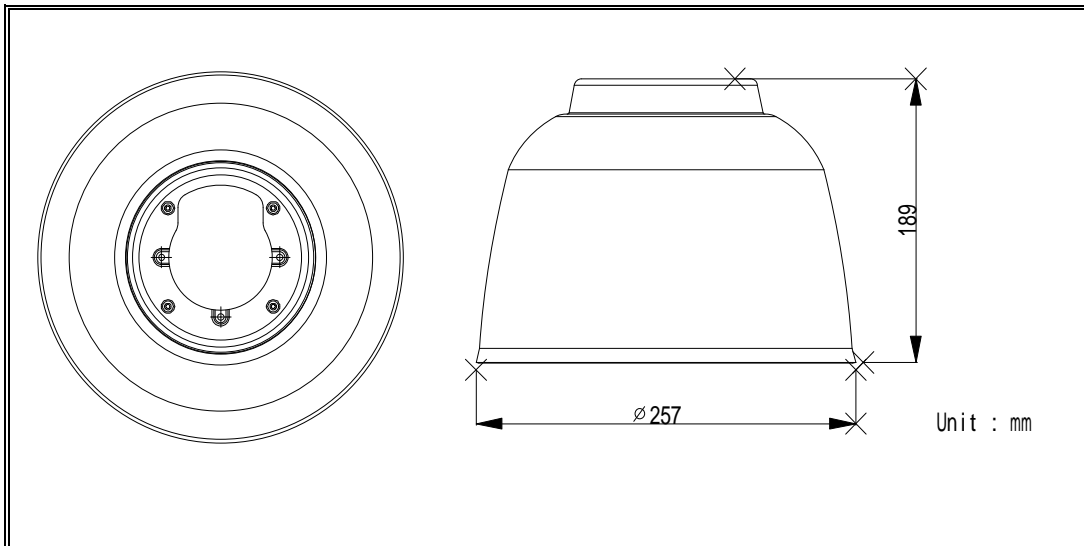

Specification

Features	
• Sun shield	
• Compatible with MessoA 700 series speed domes and 900 series speed 710/SDS711/SDS730/SDS750/NIC910/NIC911/NIC930/NIC950 NIC900 series IP speed domes: NIC910/NIC911/NIC930/NIC950	
Mechanical Specifications	
Construction	Aluminum
Color	White
Dimensions (øxH)	ø257mm x 189mm
Weight (KG)	0.6 kg
Ordering information	
Model	SAD710
Shipping size (WxHxD)	250mmx 300mm x 300mm
Shipping weight	1.4 kg