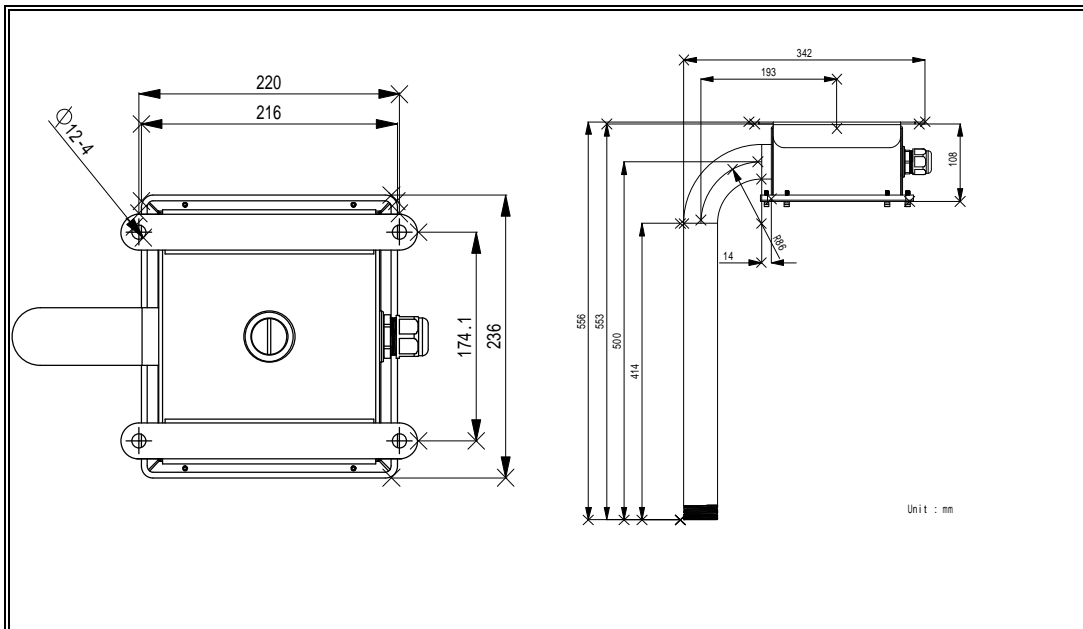

SAD 705 Pendant Mount Bracket with Power Box

SAD705+SDS700/NIC900 speed domes series

Specification

| | |
|--|-----------------------|
| Features | |
| <ul style="list-style-type: none"> Pendant Mount Bracket with power box | |
| Compatible with Messoas SDS700 series speed domes: SAD710/SDS711/SDS730/SDS750 | |
| NIC900 series IP speed domes: NIC910/NIC911/NIC930/NIC950 | |
| <ul style="list-style-type: none"> Support up to 10 kg Options: SAD709 | |
| Mechanical Specifications | |
| Construction | Stainless steel |
| Color | white |
| Dimensions (WxHxD) | 236mm x 342mm x 556mm |
| Weight (KG) | 5.4 kg |
| Ordering information | |
| Model | SAD705 |
| Shipping size | 270mm x 400mm x 540mm |
| Shipping weight | 7.6 kg |