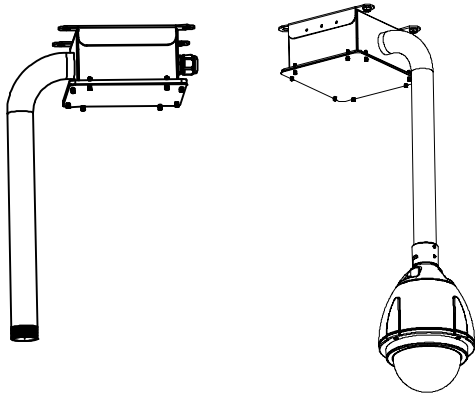

SAD 705 Pendant Mount Bracket with Power Box

SAD705+SDS700/NIC900 speed domes series

Specification

| | |
|--|-----------------------|
| Features | |
| <ul style="list-style-type: none"> Pendant Mount Bracket with power box | |
| Compatible with Messoas SDS700 series speed domes: SAD710/SDS711/SDS730/SDS750 | |
| NIC900 series IP speed domes: NIC910/NIC911/NIC930/NIC950 | |
| <ul style="list-style-type: none"> Support up to 10 kg Options: SAD709 | |
| Mechanical Specifications | |
| Construction | Stainless steel |
| Color | white |
| Dimensions (WxHxD) | 236mm x 342mm x 556mm |
| Weight (KG) | 5.4 kg |
| Ordering information | |
| Model | SAD705 |
| Shipping size | 270mm x 400mm x 540mm |
| Shipping weight | 7.6 kg |