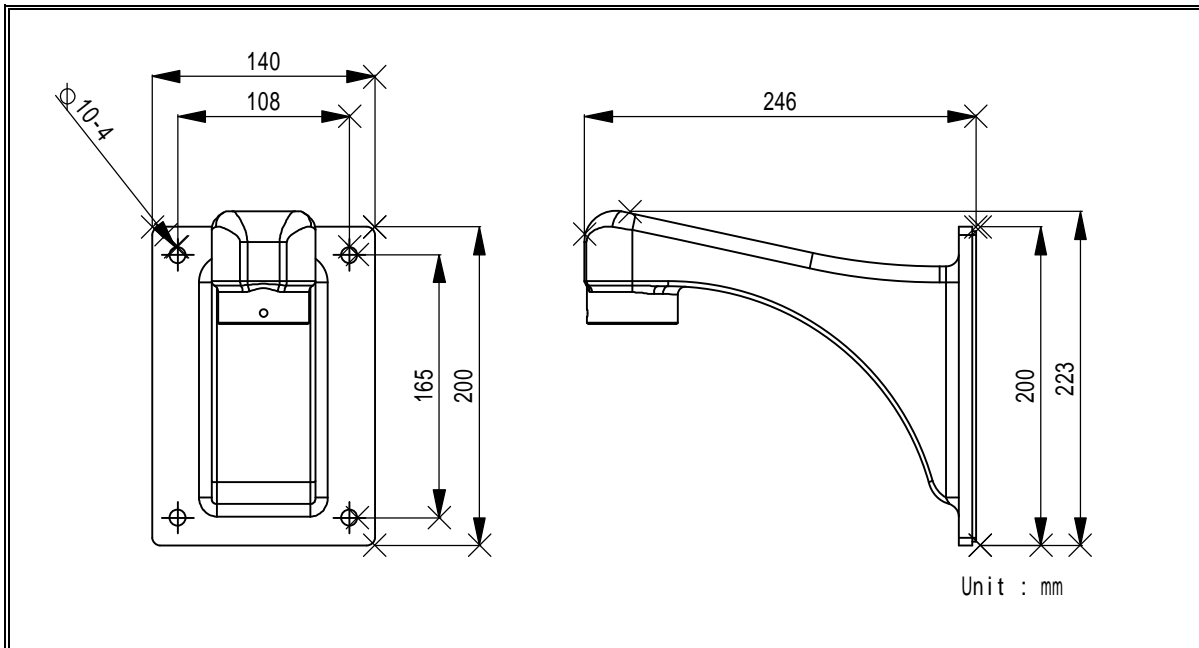

SAD703+SDS700/NIC900 speed domes series

Specification

Features	
• Simple wall mount bracket	
• Support up to 10 kg	
• Compatible with MessoA 700 series speed domes: SDS710/SDS730/SDS750	
NIC900 series IP speed domes: NIC910/NIC911/NIC930/NIC950	
• Options: SAD709	
Mechanical Specifications	
Construction	Aluminum
Color	white
Dimensions (WxHxD)	246mm x 140mm x 223mm
Weight (KG)	1.4 kg
Ordering information	
Model	SAD703
Shipping size	330mm x 150mm x 230mm
Shipping weight	1.8 kg