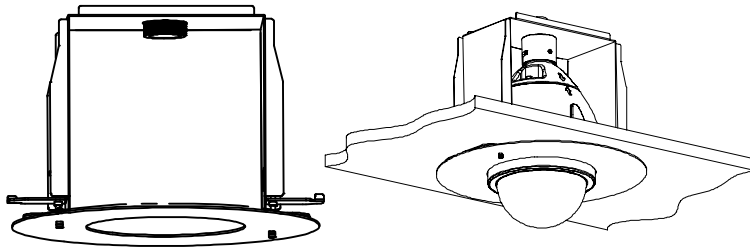

## SAD 701 In Ceiling Mount

SAD701+SDS700/NIC900 speed domes series

### Specification

Features	
• In Ceiling Mount	
• Compatible with Messo SDS700 series speed domes: SAD710/SDS711/SDS730/SDS750 NIC900 series IP speed domes: NIC910/NIC911/NIC930/NIC950	
• Support up to 4 kg	
Mechanical Specifications	
Construction	Steel
Color	White
Dimensions (øxH)	ø350mm x 360 mm
Weight (KG)	2 kg
Ordering information	
Model	SAD701
Shipping size	360mm x 370mm x 150mm
Shipping weight	4.2 kg