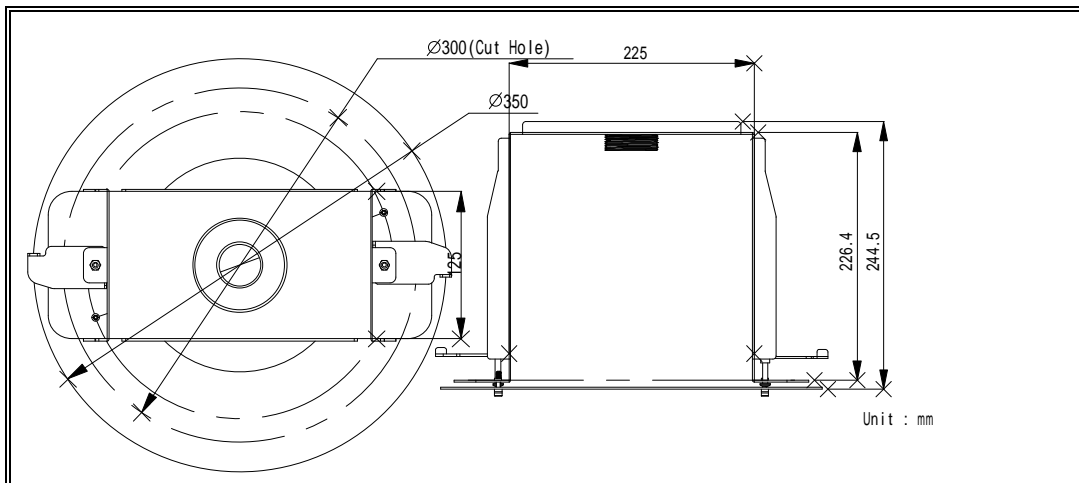

## SAD 701 In Ceiling Mount

SAD701+SDS700/NIC900 speed domes series

### Specification

Features	
• In Ceiling Mount	
• Compatible with Messo SDS700 series speed domes: SAD710/SDS711/SDS730/SDS750 NIC900 series IP speed domes: NIC910/NIC911/NIC930/NIC950	
• Support up to 4 kg	
Mechanical Specifications	
Construction	Steel
Color	White
Dimensions (øxH)	ø350mm x 360 mm
Weight (KG)	2 kg
Ordering information	
Model	SAD701
Shipping size	360mm x 370mm x 150mm
Shipping weight	4.2 kg