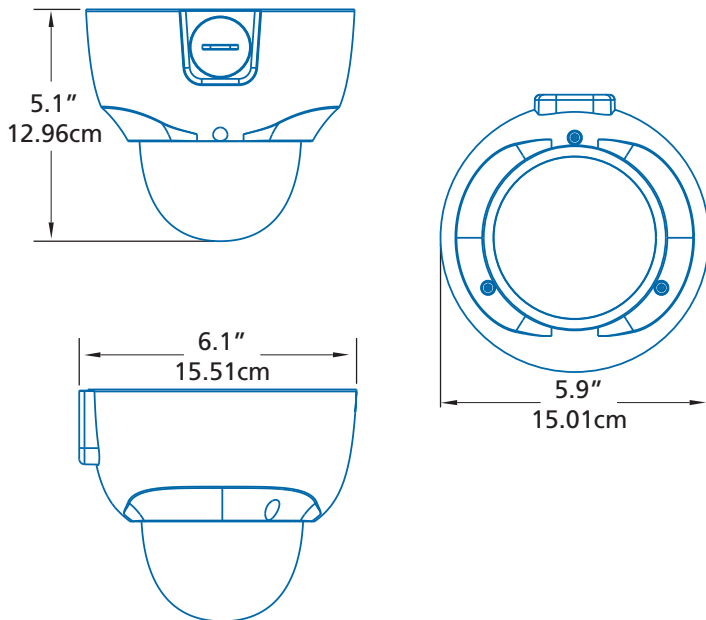

Our cameras support H.264 compression. The most efficient video compression technique available, H.264 yields full frame rate and high video quality at low bandwidth.

MOUNTING OPTIONS

	Part Number
	30332 1.5" NPT Mount Adaptor with Sunshield
	HOMINIDOMESMA 1.5" NPT Pendant Mount
	HOMINIDOMEWB 1.5" NPT Wall Mount
	HOMINIDOMEPPMA Pole Adaptor
	27639 Corner Adaptor