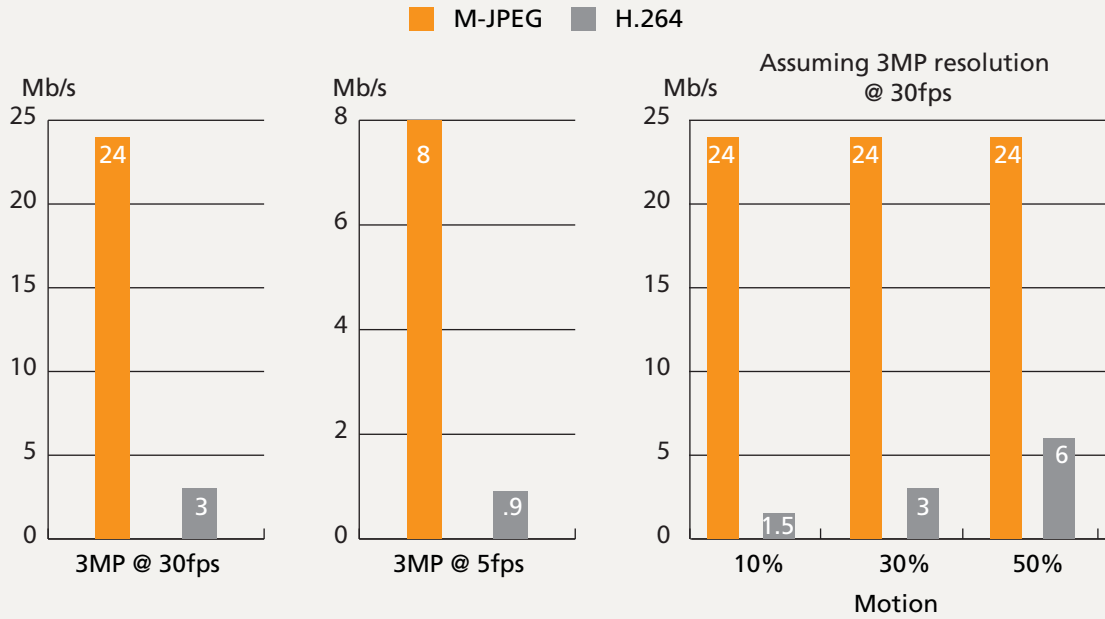

Our cameras support H.264 compression. The most efficient video compression technique available, H.264 yields full frame rate and high video quality at low bandwidth.

MOUNTING OPTIONS

	Part Number
	30332 1.5" NPT Mount Adaptor with Sunshield
	HOMINIDOMESMA 1.5" NPT Pendant Mount
	HOMINIDOMEWB 1.5" NPT Wall Mount
	HOMINIDOMEPPMA Pole Adaptor
	27639 Corner Adaptor