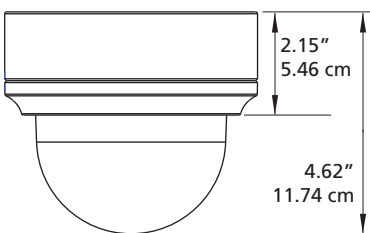

ME4 Outdoor IR Dome

4MP dome with High Dynamic Range (HDR) and built-in IR for outdoor applications

Shown with optional wall mount

Shown with optional sunshield/wall mount

For customers who need to monitor activity in a variety of lighting conditions, from bright light to complete darkness, the **ME4 Outdoor IR Dome** integrates IR LEDs, HDR, P-Iris, and 4MP resolution to guarantee superior image quality, regardless of lighting. The camera is protected by a weather-proof (IP66), vandal-resistant (IK10) enclosure, and generates an alert in the event someone attempts to obstruct or move the camera.

GENERAL	
Power	PoE (802.3 af, Class 0); 12VDC/24VAC
Power Consumption	3.64W typical Motorized lens: 0.55W IR LED: +4W Heater: +4W SD Card: +0.6W
LED Indicator	Power, ACT
Connectors	Alarm: Terminal Block Power: Terminal Block Ethernet: RJ-45 Analog Video: BNC Audio: Phone jack
Local Storage	SDXC memory card up to 64GB (sold separately)
Operating Conditions	-67° to 131°F (-55° to 55°C); 10-90% RH, non-condensing
Weatherproof Standard	IP66
Vandal-Proof	IK10
Weight	1.69 lbs (0.77 Kg)
Dimensions	Ø 5.2 x 4.62 H in (Ø 13.4 x 11.7 H cm)
Certification Model	C2101A
Regulatory Approvals	Emissions: EN 55022: FCC Part 15 Subpart B, ICES-003, CISPR 22, AS/NZS CISPR 22 Immunity: EN 50130-4 Safety: UL60950-1, IEC60950-1 (CB report), IEC60950-22 Environmental: ROHS2, WEEE
Included Accessories	Software CD (including Installation Guide, Configuration Guide, and browser); Quick Start Guide; mounting template; mounting hardware