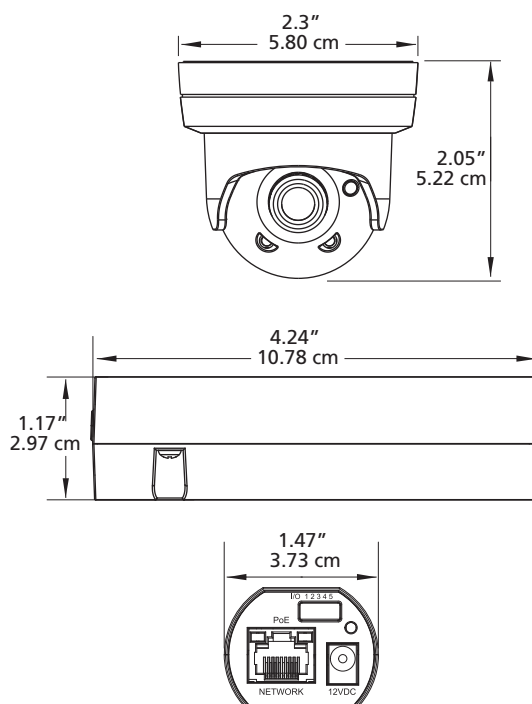

Key Benefits

- ▼ **Low-Profile Surveillance.** The camera's modular design allows the encoder unit to be concealed inside a wall or ceiling, so only the inconspicuous dome — which measures just 2.3 inches (5.8 cm) in diameter — is visible.
- ▼ **4MP Resolution.** Twice the amount of pixels as 1080p is the perfect amount of detail to see facial features, wardrobe details, merchandise, bill denominations, etc.
- ▼ **High Dynamic Range (HDR) in 1080p resolution.** The camera blends the best parts of several separate exposures together to combine the most focused, well-lit, and colorful parts of the scene.
- ▼ **Integrated IR.** The built-in LEDs provide uniform illumination in total darkness, which means users will see high-quality, low-noise video from over 49 feet (15 meters) away.
- ▼ **Hallway mode.** To capture vertically-oriented scenes, such as hallways and corridors, the camera provides a 90° rotation so images are created vertically, maximizing the field of view in narrow situations.
- ▼ **3-axis gimbal.** The camera's pan, tilt and rotation are adjusted by a single mechanism. This allows for single-handed positioning of the camera during installation and simplifies setup.
- ▼ **Suitable for Air Handling Spaces.** The dome's UL plenum certification and separated base unit allow it to be installed in ventilation systems or drop ceiling air flow channels.

Protect your store with this unobtrusive dome — less than 2 ½ inches in diameter — that lets you see clear images in the dark from almost 50 feet away, and doesn't clash with your décor.

ME4 Discreet IR Dome

MOUNTING OPTIONS

Mounting clip secures dome to wall/ceiling. Ships with camera.

ORDERING INFORMATION

33208-101	ME4 Discreet IR Dome with 3.6mm lens
-----------	--------------------------------------