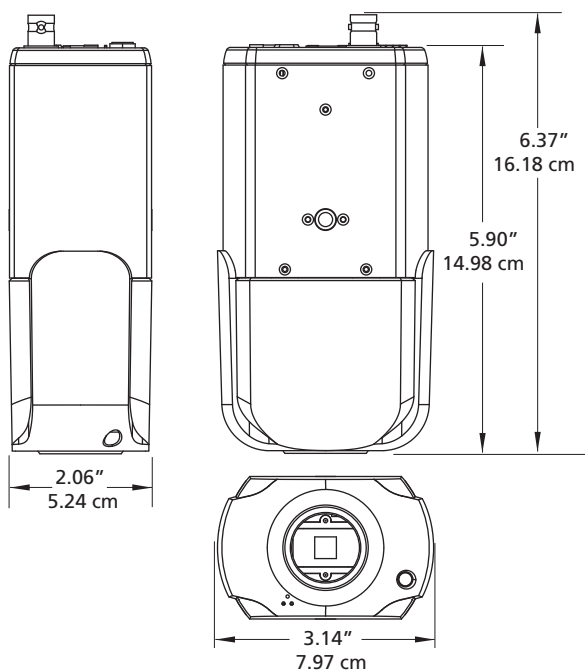

For customers who prefer the flexibility of a box camera and need to monitor activity in a variety of lighting conditions, the **ME4 Box Camera** delivers HDR, True Day/Night, and 4MP resolution to guarantee superior image quality, regardless of lighting. In addition, the camera's vandal-resistant environmental housing enables customers to extend surveillance coverage to the outdoors in conditions as low as -40°F (40°C).