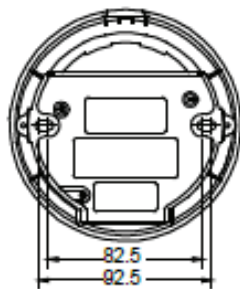

Video	
Image Sensor	1/3" Progressie Scan CMOS
Electronic Shutter Speed	1/7,5 – 1/10.000s
Resolution	2048 x 1536
Max. Framerate	2048 x 1536 @ 15fps Full HD 1080p, HDTV 720p, to 320x180 @ 30/25fps
Min. Illumination	Color: 0.3 lux at 50 IRE, F1.2 B/W: 0.01 lux at 50 IRE, F1.2
Video Compression	H 264, Motion JPEG
Video Output (Installation)	1 x composite Video, 1.0Vp-p, 75Ω
Noise Reduction	New generation 3DNR technology
Lens	
Lens	Megapixel vari-focal lens, f3~9mm, F1.2, auto iris Horizontal FOV 78~28°
Iris Control	Motorized remote lens control: zoom (optical 3x, total 30x), focus, autofocus
Audio	
Audio I/O	1 x audio line input, 1 x audio line output
Audio Compression	G. 711 PCM 8kHz, a/μ-law support
Function	
Day & Night	True Day & Night IR cut filter removable (ICR)
Backlight Compensation	Yes
WDR	Enhanced Digital WDR
White Balance	AGC
Alarm I/O	1 x alarm input, 1 x relay output (30V, 1A)
On Edge	Edge reording
Onvif	Profile S
Motion Detection	Yes
Network	
Network	IEEE 802.3, 10/100 Base-T/TX, auto sensing, 1 x RJ45
Protocolls	ARP, DHCP, DNS, FTP, HTTP, HTTPS, ICMP, IGMP, IPv4, NTP, RTSP/RTCP/RTP, QoS, SMTP, SNMP, TCP, TLS/TTLS, UDP, UPnP, 802.1X
Web view	Multi-web browser support (IE, Chrome, Firefox)
Security	IEEE 802.1X network access control, HTTPS encryption, digest authentication
Miscellaneous	
Power Supply	DC12V, AC24V, 7 W (max)
Power-over-Ethernet (PoE)	IEEE 802.3af, Class 0 compliant
Area of use	Indoor
Operating Conditions	-10°C ... 50°C
Casing	Cast aluminum/metal base, polycarbonate clear bubble
Dimensions (D x H)	125 x 106 mm
Weight	500g