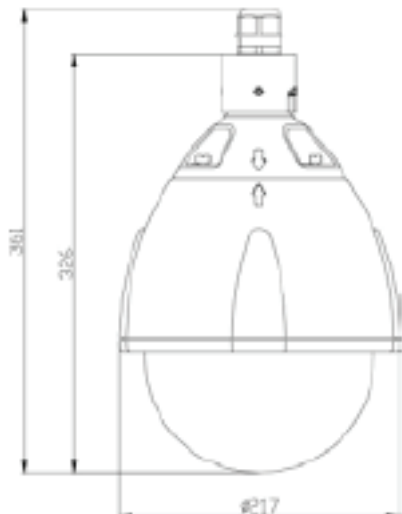

Video	
Image Sensor	1/2.8" Progressive Scan CMOS
Electronic Shutter Speed	1/7,5 – 1/10.000s
Resolution	2048 x 1536
Max. Framerate	2048 x 1536 @ 15fps Full HD 1080p, HDTV 720p, to 320x180 @ 30/25fps
Min. Illumination	Color: 1.3 lux at 50 IRE, F1.6, B/W: 0.5 lux at 50 IRE, F1.6
Video Compression	H 264, Motion JPEG
Noise Reduction	New generation 3DNR technology
Lens	
Lens	Megapixel 18x optical zoom module, 180x total zoom, F1.6, auto iris, Horizontal FOV 56 ~4°
Audio	
Audio I/O	1 x audio line input
Audio Compression	G. 711 PCM 8kHz, a/μ-law support
Function	
Day & Night	True Day & Night , IR cut filter removable (ICR)
Backlight Compensation	Yes
WDR	Enhanced Digital WDR
White Balance	AGC
Alarm I/O	6 x alarm input, 1 x relay output (30V, 1A)
On Edge	Edge reording
Onvif	Profile S
Motion Detection	Yes
PAN / TILT / ZOOM	
Pan	360° continuous mechanical panning High speed auto preset/patrol at 430°/s, configurable
Tilt	0~92° mechanical tilting with auto flip support High-speed auto preset/patrol up to 200°/s
Zoom	high speed zoom lens control:AF, MF, one-push AF
Preset Point / Group	128 / 4
Network	
Network	IEEE 802.3, 10/100 Base-T/TX, auto sensing, 1 x RJ45
Protocols	ARP, DHCP, DNS, FTP, HTTP, HTTPS, ICMP, IGMP, IPv4, NTP, RTSP/RTCP/RTP, QoS, SMTP, SNMP, TCP, TLS/TTLS, UDP, UPnP
Web view	Multi-web browser support (IE, Chrome, Firefox)
Security	HTTPS encryption, digest authentication
Miscellaneous	
Power Supply	AC24V, 36W (max)
Power-over-Ethernet (PoE)	IEEE 802.3af, (PoE+) compliant
Area of use	Outdoor
Heater	Yes, defog devices (by AC24V)
Operating Conditions	-40°C ... 50°C
Casing	Robust cast aluminum dome design, polycarbonate clear bubble
Dimensions (D x H)	216 x 360 mm
Weight	3,800g