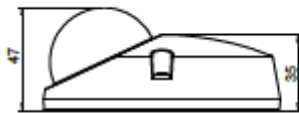

Main Features:

- Resolution up to 2048 x 1536 @ 15fps
- Ultra discreet in style, very compact and flat for surface-mount installation
- Dual video codecs and multiple video streams and profiles support
- ONVIF Profile S
- Class B of CE/FCC certified