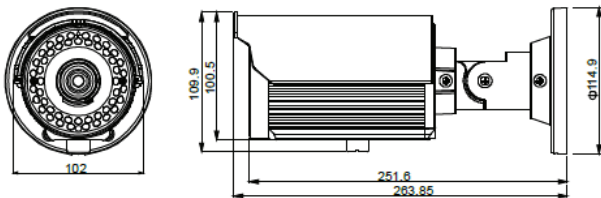

Video	
Image Sensor	1/3" Progressie Scan CMOS
Electronic Shutter Speed	1/7,5 – 1/10.000s
Resolution	2048 x 1536
Max. Framerate	2048 x 1536 @ 15fps Full HD 1080p, HDTV 720p, to 320x180 @ 30/25fps
Min. Illumination	Color: 0.3 lux at 50 IRE, F1.2 B/W: 0.01 lux at 50 IRE, F1.2, 0 lux when IR on
Video Compression	H 264, Motion JPEG
Video Output (Installation)	1 x composite Video, 1.0Vp-p, 75Ω
Noise Reduction	New generation 3DNR technology
Lens	
Lens	Megapixel vari-focal lens, f3~9mm, F1.2, auto iris Horizontal FOV 78~28°
Iris Control	Motorized remote lens control: zoom (optical 3x, total 30x), focus, autofocus
Audio	
Audio I/O	1 x audio line input, 1 x audio line output
Audio Compression	G. 711 PCM 8kHz, a/μ-law support
Function	
Day & Night	True Day & Night IR cut filter removable (ICR)
Backlight Compensation	Yes
WDR	Enhanced Digital WDR
White Balance	AGC
Alarm I/O	1 x alarm input, 1 x relay output (30V, 1A)
On Edge	Edge recording
Onvif	Profile S
Motion Detection	Yes
Network	
Network	IEEE 802.3, 10/100 Base-T/TX, auto sensing, 1 x RJ45
Protocols	ARP, DHCP, DNS, FTP, HTTP, HTTPS, ICMP, IGMP, IPv4, NTP, RTSP/RTCP/RTP, QoS, SMTP, SNMP, TCP, TLS/TLS, UDP, UPnP, 802.1X
Web view	Multi-web browser support (IE, Chrome, Firefox)
Security	IEEE 802.1X network access control, HTTPS encryption, digest authentication
Miscellaneous	
Power Supply	AC24V, 11,5 W (max)
Power-over-Ethernet (PoE)	IEEE 802.3af, Class 0 compliant
Heater	Yes
Area of use	Outdoor
Operating Conditions	-40°C ... 50°C
Casing	Cast aluminum
Dimensions (D x L)	115 x 264mm
Weight	1,600g