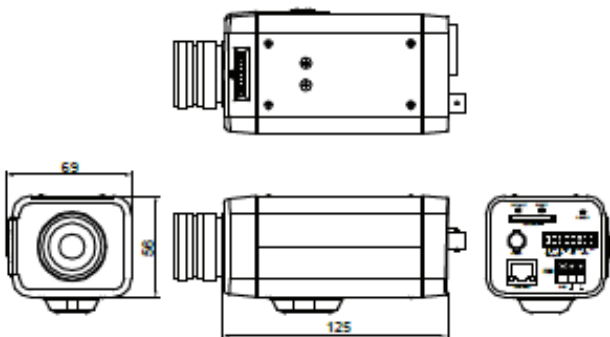

Video	
Image Sensor	1/3" Progressie Scan CMOS
Electronic Shutter Speed	1/7,5 – 1/10.000s
Resolution	2048 x 1536
Max. Framerate	2048 x 1536 @ 15fps Full HD 1080p, HDTV 720p, to 320x180 @ 30/25fps
Min. Illumination	Color: 0.3 lux at 50 IRE, F1.2 B/W: 0.01 lux at 50 IRE, F1.2
Video Compression	H 264, Motion JPEG
Video Output (Installation)	1 x composite Video, 1.0Vp-p, 75Ω
Noise Reduction	New generation 3DNR technology
Lens	
(Required) Lens	CS mount (lens not included)
Iris Control	Auto (DC) Iris Control
Audio	
Audio I/O	1 x audio line input, 1 x audio line output
Audio Compression	G . 711 PCM 8kHz, a/μ-law support
Function	
Day & Night	True Day & Night IR cut filter removable (ICR)
Backlight Compensation	Yes
WDR	Enhanced Digital WDR
White Balance	AGC
Alarm I/O	1 x alarm input, 1 x relay output (30V, 1A)
On Edge	Edge reording
Onvif	Profile S
Motion Detection	Yes
Network	
Network	IEEE 802.3, 10/100 Base-T/TX, auto sensing, 1 x RJ45
Protocols	ARP, DHCP, DNS, FTP, HTTP, HTTPS, ICMP, IGMP, IPv4, NTP, RTSP/RTCP/RTP, QoS, SMTP, SNMP, TCP, TLS/TTLs, UDP, UPnP, 802.1X
Web view	Multi-web browser support (IE, Chrome, Firefox)
Security	IEEE802.1X network access control, HTTPS encryption, digest authentication
Miscellaneous	
Power Supply	DC12V, AC24V, 6W (max)
Power-over-Ethernet (PoE)	IEEE 802.3af, Class 0 compliant
Area of use	Indoor
Operating Conditions	-10°C ... 50°C
Casing	Cast aluminum, polycarbonate /ABS casing
Dimensions (H x W x D)	56 x 125 x 69 mm
Weight	400g