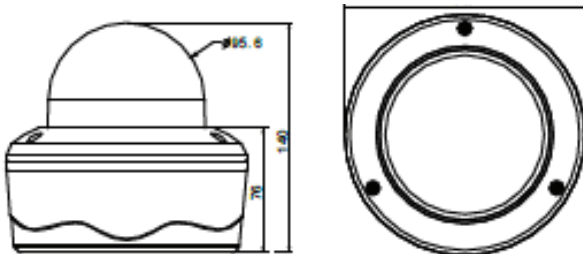

Video	
Image Sensor	1/3" Progressie Scan CMOS
Electronic Shutter Speed	1/7,5 – 1/10.000s
Resolution	2048 x 1536
Max. Framerate	2048 x 1536 @ 15fps Full HD 1080p, HDTV 720p, to 320x180 @ 30/25fps
Min. Illumination	Color: 0.3 lux at 50 IRE, F1.2 B/W: 0.01 lux at 50 IRE, F1.2
Video Compression	H 264, Motion JPEG
Video Output (Installation)	1 x composite Video, 1.0Vp-p, 75Ω
Noise Reduction	New generation 3DNR technology
Lens	
Lens	Megapixel vari-focal lens, f3~9mm, F1.2, auto iris Horizontal FOV 78~28°
Iris Control	Motorized remote lens control: zoom (optical 3x, total 30x), focus, autofocus
Audio	
Audio I/O	1 x audio line input, 1 x audio line output
Audio Compression	G. 711 PCM 8kHz, a/μ-law support
Function	
Day & Night	True Day & Night IR cut filter removable (ICR)
Backlight Compensation	Yes
WDR	Enhanced Digital WDR
White Balance	AGC
Alarm I/O	1 x alarm input, 1 x relay output (30V, 1A)
On Edge	Edge reording
Onvif	Profile S
Motion Detection	Yes
Network	
Network	IEEE 802.3, 10/100 Base-T/TX, auto sensing, 1 x RJ45
Protocolls	ARP, DHCP, DNS, FTP, HTTP, HTTPS, ICMP, IGMP, IPv4, NTP, RTSP/RTCP/RTP, QoS, SMTP, SNMP, TCP, TLS/TLS, UDP, UPnP, 802.1X
Web view	Multi-web browser support (IE, Chrome, Firefox)
Security	IEEE802.1X network access control, HTTPS encryption, digest authentication
Miscellaneous	
Power Supply	AC24V, 26 W (max)
Power-over-Ethernet (PoE)	IEEE 802.3af, Class 0 compliant
Area of use	Outdoor
Heater	Yes
Operating Conditions	-20°C ... 60°C
Casing	Cast aluminum, polycarbonate clear bubble
Dimensions (D x H)	147 x 140 mm
Weight	1,250g