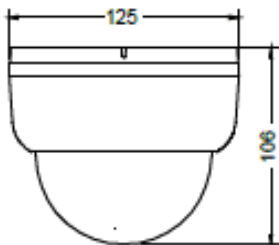

Video	
Image Sensor	1/3" Progressie Scan CMOS
Electronic Shutter Speed	1/7,5 – 1/10.000s
Resolution	2048 x 1536
Max. Framerate	2048 x 1536 @ 15fps Full HD 1080p, HDTV 720p, to 320x180 @ 30/25fps
Min. Illumination	Color: 0.3 lux at 50 IRE, F1.2 B/W: 0.01 lux at 50 IRE, F1.2
Video Compression	H 264, Motion JPEG
Video Output (Installation)	1 x composite Video, 1.0Vp-p, 75Ω
Noise Reduction	New generation 3DNR technology
Lens	
Lens	Megapixel vari-focal lens, f3~9mm, F1.2, auto iris Horizontal FOV 78~28°
Iris Control	Motorized remote lens control: zoom (optical 3x, total 30x), focus, autofocus
Audio	
Audio I/O	1 x audio line input, 1 x audio line output
Audio Compression	G. 711 PCM 8kHz, a/μ-law support
Function	
Day & Night	True Day & Night IR cut filter removable (ICR)
Backlight Compensation	Yes
WDR	Enhanced Digital WDR
White Balance	AGC
Alarm I/O	1 x alarm input, 1 x relay output (30V, 1A)
On Edge	Edge reording
Onvif	Profile S
Motion Detection	Yes
Network	
Network	IEEE 802.3, 10/100 Base-T/TX, auto sensing, 1 x RJ45
Protocolls	ARP, DHCP, DNS, FTP, HTTP, HTTPS, ICMP, IGMP, IPv4, NTP, RTSP/RTCP/RTP, QoS, SMTP, SNMP, TCP, TLS/TTLS, UDP, UPnP, 802.1X
Web view	Multi-web browser support (IE, Chrome, Firefox)
Security	IEEE 802.1X network access control, HTTPS encryption, digest authentication
Miscellaneous	
Power Supply	DC12V, AC24V, 7 W (max)
Power-over-Ethernet (PoE)	IEEE 802.3af, Class 0 compliant
Area of use	Indoor
Operating Conditions	-10°C ... 50°C
Casing	Cast aluminum/metal base, polycarbonate clear bubble
Dimensions (D x H)	125 x 106 mm
Weight	500g