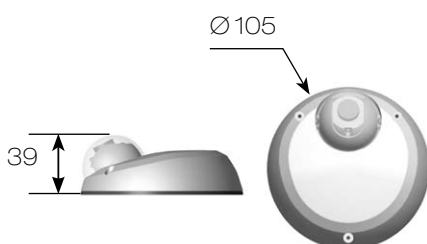

LILIN S Series cameras – SD2222 is best-in-class IP camera, designed for a variety of outdoor and indoor applications. From LILIN's powerful latest technology, the S Series cameras have an ultra fast frame rate of 60 FPS at 2 megapixel 1080P resolution, this results in crystal clear images. SD2222 camera is incorporated with a progressive scan MOS sensor with 0.6 lux at F1.6 capability, S Series cameras are able to capture fast moving objects during daytime. The S Series cameras support high performance H.264 and Motion JPEG compression technology, and offers smooth video quality up to 60 FPS at 1080P. Using 60 FPS at 2 megapixel 1080P resolution, can be particularly beneficial when viewing moving objects to ensure pictures are kept sharp.

DIMENSIONS : (Unit : mm)

Ø105 x 39

INSTALLATION HOLE SITE DIAGRAM :

SPECIFICATION :

Name		1080P 60 FPS HD Dome IP Camera	
Model		SD2222E2	SD2222E4
Lens	Focal Length		2.8 mm
	Iris		F1.8
	Angle of View	H	105°
		V	87°
D		135°	
Pick Up Element		1/2.86" MOS image sensor	
Effective Pixels		1952 (H) x 1266 (V) = 2,471,232 (pixels)	
Chip Size		5.346mm (H) x 3.336mm (V)	
Scanning System		Progressive Scan	
Min. Illumination		0.8 Lux at F1.8	0.6 Lux at F1.6
White balance		Auto / Tungsten / Indoor / Fluorescents1 / Fluorescents2 / Outdoor1 / Outdoor2	
Back light compensation		Off / On	
Electrical Shutter		1/30(1/25)s - 1/30000s	
Sense up		Off / 1 Frame / 2 Frames	
Sense up +		Yes	
Auto gain control		54 dB Variable Gain	
3D Noise Reduction		Off / 1 - 32 Selectable	
2D WDR		Off / Auto / x2 / x3 / x4 (by normal mode)	
High Dynamic Range		Up to 120dB (by HDR mode, 2 shutter line interleave)	
Privacy Masking		Off / On (4 zones)	
Image Effects		Brightness, Contrast, Hue, Saturation, Sharpness, Mirror, Flip, Defog	
Operating Temperature		-25°C - +50°C (-13°F - 122°F)	
Dimension		Ø105 x 39mm	
Weight		310g	
Power Supply		DC12V ±10% / PoE (IEEE 802.3af compliant)	
Power Consumption		DC12V, 6W / PoE, 6.8W	