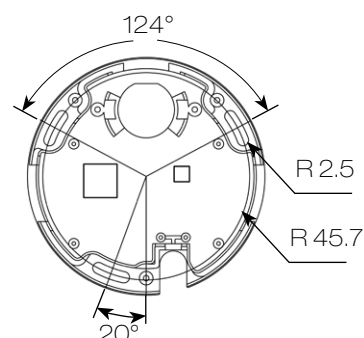

DIMENSIONS : (Unit : mm)

Ø105 x 39

INSTALLATION HOLE SITE DIAGRAM :

SPECIFICATION :

Name		1080P 60 FPS HD Dome IP Camera	
Model		SD2222E2	SD2222E4
Lens	Focal Length		2.8 mm
	Iris		F1.8
	Angle of View	H	105°
		V	87°
D		135°	
Pick Up Element		1/2.86" MOS image sensor	
Effective Pixels		1952 (H) x 1266 (V) = 2,471,232 (pixels)	
Chip Size		5.346mm (H) x 3.336mm (V)	
Scanning System		Progressive Scan	
Min. Illumination		0.8 Lux at F1.8	0.6 Lux at F1.6
White balance		Auto / Tungsten / Indoor / Fluorescents1 / Fluorescents2 / Outdoor1 / Outdoor2	
Back light compensation		Off / On	
Electrical Shutter		1/30(1/25)s - 1/30000s	
Sense up		Off / 1 Frame / 2 Frames	
Sense up +		Yes	
Auto gain control		54 dB Variable Gain	
3D Noise Reduction		Off / 1 - 32 Selectable	
2D WDR		Off / Auto / x2 / x3 / x4 (by normal mode)	
High Dynamic Range		Up to 120dB (by HDR mode, 2 shutter line interleave)	
Privacy Masking		Off / On (4 zones)	
Image Effects		Brightness, Contrast, Hue, Saturation, Sharpness, Mirror, Flip, Defog	
Operating Temperature		-25°C - +50°C (-13°F - 122°F)	
Dimension		Ø105 x 39mm	
Weight		310g	
Power Supply		DC12V ±10% / PoE (IEEE 802.3af compliant)	
Power Consumption		DC12V, 6W / PoE, 6.8W	