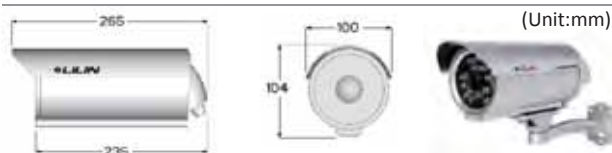

Creativity Progress & Excellence

Network Product

IPR614ES / IPR618ES

Network Products
MEGAPRO

Day & Night 720P HD IR IP Camera

Features

- HD megapixel CMOS image sensor\
- True H.264 AVC/MPEG-4 part 10 real-time video compression
- H.264 and Motion JPEG multi-profile video streaming
- High efficiency IR LED, radiant distance up to 30m
- Day and night function with mechanical IR cut filter
- Aluminum housing with IP66 rating
- Perfect solution for day/night applications
- AC 24V / AC 100~240V and PoE+ (IEEE 802.3at) supported
- Onvif supported

Dimensions $\Phi 100 \times 235$ mm

IP CAMERA SERIES				
Day & Night 720P HD IR IP Camera				
Model	IPR614ES4.3	IPR618ES4.3	IPR614ES6	IPR618ES6
Lens	Focal Length	4.3mm		6mm
	Iris	F1.8		
	Angle of View	49.8°(H) , 36.8°(V) , 63.6°(D)		35.8°(H) , 26.5°(V) , 45.7°(D)
Pick Up Element	1/4" Progressive scan CMOS sensor			
Effective Pixel	1280(H) x 800(V) = 1,024,000(pixel)			
Chip Size	3.88mm(H) x 2.43mm(V)			
Scanning System	Progressive Scan			
Infrared Cut Filter	Auto / Schedule / Day (Color) / Night (Mono)			
Min. Illumination	Color : 3 Lux at F1.8, Mono : 0.6 Lux at F1.8 / 0 Lux with IR			
White Balance	Auto / Tungsten / Indoor / Fluorecents1 / Fluorecents2 / Outdoor1 / Outdoor2			
Sense Up	Off / 1 Frame / 2 Frames / 3 Frames / 7 Frames			
Back Light Compensation	Auto			
Electronic Shutter	1/30(25)S ~ 1/20,000S			
IP Rating	IP66			
Window	$\Phi 88$ Heat Resistant Glass			
Infrared LED	Peak Wavelength	850nm		
	Beam Spread	20°		
	Radiant Distance	30M		
Operating Temperature	-35°C ~ +50°C (-31°F ~ 122°F)			
Dimension	$\Phi 100 \times 235$ mm			
Weight	1600g			
Power Input Voltage	AC24V $\pm 10\%$	AC100~240V $\pm 10\%$	AC24V $\pm 10\%$	AC100~240V $\pm 10\%$
	PoE+ (IEEE 802.3at compliant)			
Power Consumption	12W (PoE,13.5W)			