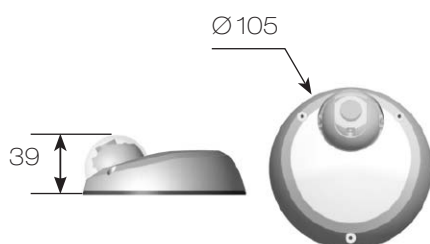

As with all Pro series cameras, 1080P HD Dome IP Camera IPD2220 incorporates Sense up+, a unique technology that successfully delivers stunning video in low-light conditions. Utilizing intelligent image signal processing, AGC control, and 3D Noise Reduction, this model successfully delivers the ultimate low-light image without motion blur. The IPD2220 is capable of producing four independent video streams, different streams can be set for different applications, depending on the individual user requirements.

FEATURES :

- Full HD 2 megapixel CMOS image sensor
- True H.264 AVC/MPEG-4 part 10 real-time Video compression
- H.264 and Motion JPEG multi-profile Video streaming
- 3D Noise Reduction (MCTF)
- 2D WDR function
- Digital PTZ supported
- Face / tampering / audio / motion detection
- Built-in highly sensitive microphone
- One-way audio supported
- ONVIF supported

DIMENSIONS : (Unit : mm)

Ø105 x 39

INSTALLATION HOLE SITE DIAGRAM :

SPECIFICATION :

Name		1080P HD Dome IP Camera	
Model		IPD2220ES2	IPD2220ES4.3
Lens	Focal Length		2.8 mm
	Iris		F1.8
	Angle of View	H	105°
		V	87°
D		135°	
Pick Up Element		1/2.7" CMOS image sensor	
Effective Pixels		1920 (H) x 1080 (V) = 2,073,600 (pixel)	
Scanning System		Progressive Scan	
Min. Illumination		0.4 Lux at F1.8	0.2 Lux at F1.6
White balance		Auto / Tungsten / Indoor / Fluorescents1 / Fluorescents2 / Outdoor1 / Outdoor2	
Back light compensation		Off / On	
Electrical Shutter		1/30(1/25)s - 1/8000s	
Sense up		Off / 1 Frame / 2 Frames / 3 Frames / 7 Frames	
Sense up +		Yes	
Auto gain control		36 dB Variable Gain	
3D Noise Reduction		Off / 1 - 32 Selectable	
2D WDR		Off / Auto / x2 / x3 / x4	
Privacy Masking		Off / On (4 zones)	
Image Effects		Brightness, Contrast, Hue, Saturation, Sharpness, Mirror, Flip	
Operating Temperature		-25°C - +50°C (-13°F - 122°F)	
Dimension		Ø 105 x 39mm	
Weight		250g	
Power Supply		DC12V ±10% / PoE (IEEE 802.3af compliant)	
Power Consumption		DC12V, 4.5W / PoE, 5W	