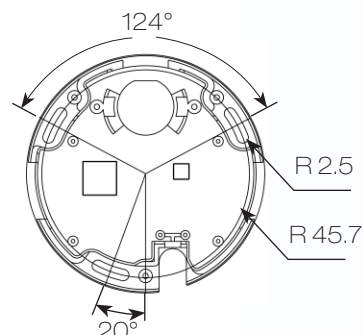

DIMENSIONS : (Unit : mm)

Ø105 x 39

INSTALLATION HOLE SITE DIAGRAM :

SPECIFICATION :

Name		1080P HD Dome IP Camera	
Model		IPD2220ES2	IPD2220ES4.3
Lens	Focal Length		2.8 mm
	Iris		F1.8
	Angle of View	H	105°
		V	87°
D		135°	
Pick Up Element		1/2.7" CMOS image sensor	
Effective Pixels		1920 (H) x 1080 (V) = 2,073,600 (pixel)	
Scanning System		Progressive Scan	
Min. Illumination		0.4 Lux at F1.8	0.2 Lux at F1.6
White balance		Auto / Tungsten / Indoor / Fluorescents1 / Fluorescents2 / Outdoor1 / Outdoor2	
Back light compensation		Off / On	
Electrical Shutter		1/30(1/25)s - 1/8000s	
Sense up		Off / 1 Frame / 2 Frames / 3 Frames / 7 Frames	
Sense up +		Yes	
Auto gain control		36 dB Variable Gain	
3D Noise Reduction		Off / 1 - 32 Selectable	
2D WDR		Off / Auto / x2 / x3 / x4	
Privacy Masking		Off / On (4 zones)	
Image Effects		Brightness, Contrast, Hue, Saturation, Sharpness, Mirror, Flip	
Operating Temperature		-25°C - +50°C (-13°F - 122°F)	
Dimension		Ø 105 x 39mm	
Weight		250g	
Power Supply		DC12V ±10% / PoE (IEEE 802.3af compliant)	
Power Consumption		DC12V, 4.5W / PoE, 5W	