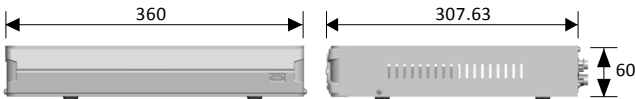

360mm(W) × 307.63mm(L) × 60mm(H)

Feature :

- 4/8/16 Channel AHD High Definition record
- Compatible to 960H analog camera
- Each channel independent record frame adjust
- Privacy mask
- Video data transmitted distance up to 300M
- Up to 6TB HDD supported
- HDMI and VGA output up to 1920×1080P
- Mobile phone iOS, Android solutions provided
- Support CMS
- Easy P2P Connectivity (Optional)
- "Up The Coax."AHD camera supported (for 1080P)