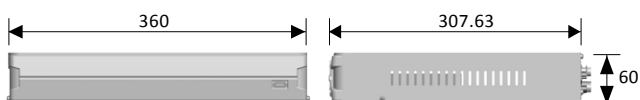

360mm(W) × 307.63mm(L) × 60mm(H)