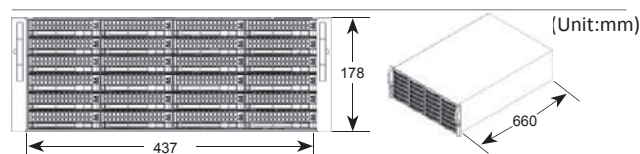

Dimensions 178 x 437 x 660mm

CMX 108CH Recorder	
Model No	CMX1108
Network Video Support	LILIN IP camera, LILIN IP speed dome, LILIN DVR/NVR, CMX live server
Network Video Input	Up to 108 channels at 1080P/3M/5M
Network Video Format	H.264 / MJPEG
Max Network Throughput	Max. 500 Mbps download and 500 Mbps upload speed
RAID Support	Hot-swap 3.5" SATA HDDx24
Recording	7 days x 24 hrs time table, recording mode configurable
Recording Mode	Alarm, motion, schedule, and manual
Recording Speed	Max 5MP 12 FPS, 3MP 15 FPS, 2MP at 30 FPS, and ROI recording supported
Recording Resolution	2592x1944, 2048x1536, 1920x1080, 1280x1024, 1280x768, (720x480 / 720x576), 320x240
Alarm Recording	Face detection, audio detection, tamper, motion, DI alarm detection, and ANPR (optional)
Audio Recording	Yes
Circular Recording	Yes / size customizable
Limited Recording	Yes / days customizable
Video Archiving	Yes
Low Bitrate Recording	Yes
Remote Network RAID	Yes
Playback	
Search	Date, time, event, POS SmartSearch, motion SmartSearch, plate search (optional)
Resolution	2592x1944, 2048x1536, 1920x1080, 1280x1024, 1280x768, (720x480 / 720x576), 320x240
Video Speed	Max. 2592x1944 at 12FPS, 2048x1536 at 15FPS, 1080P at 30FPS
Playback Speed	FR: 2X, 4X, 8X, 16X 32X / FF: 2X, 4X, 8X, 16X, 32X
Multi-Playback	FR: 2X, 4X, 8X, 16X 32X / FF: 2X, 4X, 8X, 16X, 32X
Remote CMX Live Video	Yes
Remote DVR/NVR Video	Yes
Video Input	
Support Quantity	Max. 108 channels
Camera Name	20 characters
Channel Editing	Mouse drag-n-drop
Digital Zoom	Yes, ePTZ supported
Grouping	User grouping authentication assignable for eMap, and CMX Software HD 3.6
Remote Monitoring	Yes
Video Output	
DisplayPort Output	x 4
DVI Output DVI	x 2
TV Wall	6 monitors, max. 108 channels
Split Screen	4, 9, 16, 36
Dual Stream Technology	Multi-channel displays D1 and full screen displays 1080P/3M/5M resolution
Multi-Screen	6 screens