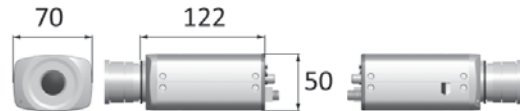

Dimensiones 70mm(W) x 50mm(H) x 122mm(D)

(Unit:mm)

Box Type Camera

| Name | | D/N ATR 700TVL Camera | |
|---------------------------------------|-----------------|---|------------|
| Series Number | | CMG1086 / 1088 | |
| Model | | CMG1086N/P | CMG1088N/P |
| Power Input Voltage | | DC12V ±10% / AC24V ±10% | |
| Pick Up Element | | Sony 1/3" Exview HAD CCD Sensor | |
| Effective Pixels | NTSC | 976(H) x 494(V) | |
| | PAL | 976(H) x 582(V) | |
| Chip Size | | 5.58mm(H) x 4.67mm | |
| Horizontal & Vertical Sync. Frequency | NTSC | 15.734 KHz / 59.94Hz | |
| | PAL | 15.625 KHz / 50Hz | |
| Scanning System | | 2:1 Interlace | |
| Menu Control | | OSD Control | |
| Sync. Mode | | Internal / Line-Lock, DC12V: Sync. Mode is fixed to Internal | |
| Day/Night | | Internal(AUTO/ COLOR/ B/W) / External | |
| Resolution | | Color: 700TV Lines, Mono: 750TV Lines | |
| Minimum Illumination | Color | 0.025Lux / F1.2 | |
| | Mono | 0.005Lux / F1.2 | |
| S/N Ratio | | More Than 50dB (AGC-OFF) | |
| Auto Gain Control | | AUTO / MANUAL | |
| White Balance | | ATW / PUSH / USER1 / USER2 / ANTI CR / MANUAL / PUSH LOCK | |
| Electronic Shutter | Auto | 1/60(1/50)S ~ 1/100,000S | |
| | Manual(DIP SW.) | 1/100(1/120)S, 1/150S, 1/200S, 1/250S, 1/300S, 1/350S, 1/400S, 1/450S | |
| | Manual(OSD) | 1/60(1/50)S, 1/100(1/120)S, 1/250S, 1/500S, 1/1,000S, 1/2,000S, 1/4,000S, 1/10,000S | |
| Adaptive Tone Reproduction | Luminance | LOW / MID / HIGH | |
| | Contrast | LOW / MIDLOW / MID / MIDHIGH / HIGH | |
| Back Light Compensation | | OFF / BLC / HLC(High Light Compensation) | |
| Noise Reduction | | Y / C / Y/C / OFF | |
| Picture Adjust | | MIRROR / BRIGHTNESS / CONTRAST / SHARPNESS / HUE / GAIN | |
| Privacy Masking | | ON / OFF | |
| Privacy Masking Zone | | 8 Zones | |
| Motion Detection | | ON / OFF | |
| Motion Detection Zone | | 4 Zones | |
| Motion Detection Trigger | | NO / NC | |
| Alarm Output | | NO / NC | |
| OSD Language | | ENGLISH/JAPANESE/GERMAN/FRENCH/RUSSIAN/PORTUGUESE/SPANISH/SIMPLY CHINESE | |
| Video Output | | CVBS 1.0Vp-p, 75 Ohm | |
| Audio Output | | Yes | |
| Lens Mount | | C or CS Mount | |
| Auto Iris Drive | | Direct Drive(DC) or Video Drive | |
| Gamma Characteristic | | γ=0.45 | |
| Power Consumption | | 5.7W (DC12V) / 4.2W (AC24V) | 6.3W |
| Operating Temperature | | -10°C~+50°C (14°F~122°F) | |
| Dimension | | 70mm(W) x 50mm(H) x 122mm(D) | |
| Weight | | 530g | |