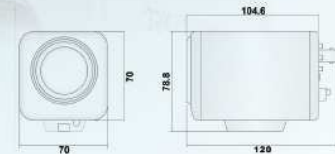

Dimension Unit:mm

#### ⊕ Box Type Camera

Name	35X Day&Night Super Hi-Resolution Camera Zoom Module	
Series Number	CMG052X35N	CMG052X35P
System	NTSC	PAL
Lens	Zoom Ratio	35X Optical Zoom
	Focal Length	3.43 mm ~ 120 mm
	Maximum Aperture Ratio	1 : 1.6 (Wide) ~ 4.5 (Tele)
	Angle of View	Wide : 68.6° ( D ) 57.8° ( H ) 43.7° ( V ) / Tele : 2.23° ( D ) 1.70° ( H ) 1.30° ( V )
Image Pick-up Device	Sony 1/4" Exview HAD CCD Sensor	
Effective Pixels	768 (H) x 494 (V)	752 (H) x 582 (V)
Chip Size	4.43mm(H) x 3.69mm(V)	
H / V Sync. Frequency	15.734KHz / 59.94Hz	15.625KHz / 50Hz
Scanning System	2:1 Interlace	
Sync. Mode	Internal	
Day / Night Mode	Day / Night / Auto / Exctrl Selectable	
Resolution	Color : 520 TV Lines , Mono : 580 TV Lines	
Minimum Illumination	Color : 0.1 Lux / F1.6 , Mono : 0.01 Lux / F1.6	
S/N Ratio	More than 50 dB ( AGC Off )	
Auto Gain Control	0dB ~36dB Selectable	
White Balance	ATW / PUSH / MWB Selectable	
Exposure Mode	Manual / Auto / Flickerless Selectable	
Electronic Shutter	1/60S ~ 1/100,000S	1/50S ~ 1/100,000S
Zoom Speed	0 ~ 7 Selectable [ 7 : Approx. 4.0 Second ( Tele to Wide ) in Manual Mode ]	
Focus Speed	Slow / MID. / Fast Selectable [ Fast : Approx. 2.0 Second ( Far to Near ) in Manual Mode ]	
Auto Focus	Auto / One Push Selectable	
Back Light Compensation	On / Off Selectable	
Privacy Masking Zone	On / Off Selectable ( Up to 8 Zones Settings )	
Gamma Characteristic	8 Steps Selectable	
Mirror Function	On / Off Selectable	
Negative Image	On / Off Selectable	
Video Output	CVBS 1.0Vp-p / 75 Ω BNC	
Communication Control	RS-485 / RS-232 ( Manual Switch )	
Character Display	On / Off ( Camera ID:16 Alphanumeric Characters , Zoom Ratio )	
External Control	Lens Control ( Focus , Zoom , IRIS )	
Power Input Voltage	DC12V ±10%	
Power Consumption	5.0W	
Operating Temperature	-10°C ~ + 50°C ( 14°F ~122°F )	
Dimension	70mm(W) x 70mm(H) x 120mm(D)	
Weight	600g	