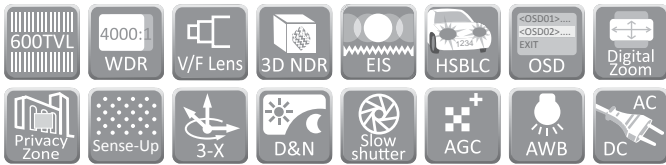

# CMD 072X / 076X / 172X / 176X

Camera Series  
Dome Camera

### Features

- Ultrahigh resolution 600 TV Lines
- Wide dynamic range ratio 4000 : 1
- 3D Digital Noise Reduction
- EIS (electronic image stabilization)
- HSBC (highlight suppress back light compensation)
- OSD Menu Setup
- 10X Digital zoom
- Up to 8 Privacy masking zones
- Sense-Up –equipped with a maximum X256 sens
- 3-Axis camera construction
- Screw-on design dome cover for easy and secure installation
- Day and night applications for 24Hr surveillance
- Support 4~9 mm Lens (Option)
- Built-in 4.2X Vari-Focal Lens