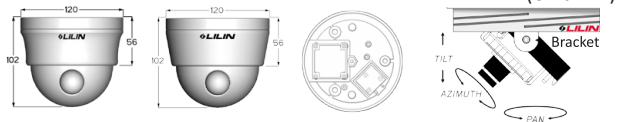

### Features

- Ultrahigh resolution 600 TV Lines
- Wide dynamic range ratio 4000 : 1
- 3D Digital Noise Reduction
- EIS (electronic image stabilization)
- HSBC (highlight suppress back light compensation)
- OSD Menu Setup
- 10X Digital zoom
- Up to 8 Privacy masking zones
- Sense-Up –equipped with a maximum X256 sens
- 3-Axis camera construction
- Screw-on design dome cover for easy and secure installation
- Day and night applications for 24Hr surveillance
- Support 4–9 mm Lens (Option)
- Built-in 4.2X Vari-Focal Lens

### Dimensions Ø120 x 102mm