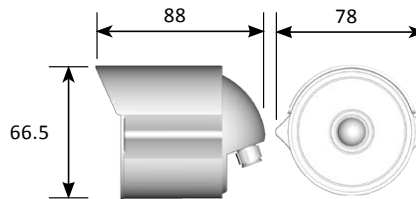

78 x 66.5 x 88mm (WxHxD)

D/N 1080P AHD IR Camera						
Model		AHD762A3.6		AHD762A6		
Lens	Focal length		3.6mm		6mm	
	Iris		F2.0		F1.8	
	Angle of view	H	72.2°		46.5°	
		V	52.9°		34.5°	
D		94.3°		59.3°		
Power Input Voltage		DC12V ±10%				
System		NTSC or PAL				
Pick Up Element		1/2.9" CMOS Image Sensor				
Effective Pixels		1,984 (H) x 1,105 (V)				
Scanning System		Progressive Scan				
Menu Control		OSD Control				
Sync. Mode		Internal				
Infrared Cut Filter		Auto Selectable, Automatic Switch from Color Mode to Monochrome				
Resolution		1,920 (H) x 1,080 (V) @ 30/25 fps				
Minimum Illumination		0.03 Lux / F1.8, 0 Lux (IR On)				
S/N Ratio		More Than 55dB (AGC Off)				
UTC		AHD-Coaxial protocol Supported				
Auto Gain Control		Auto (16 Steps)				
White Balance		ATW / AWC / INDOOR / OUTDOOR / MANUAL / AWB				
Shutter	Auto	1/60(1/50)S ~ 1/50,000S				
	Manual	1/30(1/25)S, 1/60(1/50)S, FLK, 1/240S, 1/480S, 1/1,000S, 1/2,000S, 1/5,000S, 1/10,000S, 1/50,000S				
Sens-Up		OFF / AUTO (X2 ~ X30)				
D-WDR		OFF / ON / AUTO				
Back Light Compensation		OFF / BLC / HSBLC				
Noise Reduction		2DNR & 3DNR				
Defog		OFF / AUTO				
Privacy masking		OFF / ON				
Privacy masking Zone		4 Zones				
OSD Language		ENG / CHN1 / CHN2 / GER / FRA / ITA / SPA / POL / RUS / POR / NED / TUR / KOR / JPN / HEB / ARB				
Video Output		AHD1080P / AHD720P / 1280H				
Power Consumption		3.8W				
Operation Temperature		- 40°C ~ + 50°C (-40°F ~ 122°F)				
IP Rating		IP68				
Window		φ59 Heat Resistant Glass				
Infrared LED	Peak Wavelength		850nm			
	Beam Spread		30°			
	Radiant Distance		20M			
Dimension		78mm (W) x 66.5mm (H) x 88mm				
Weight		325g				