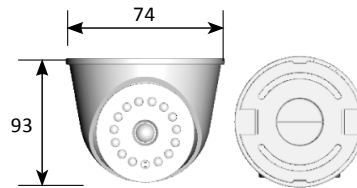

AHD751

D/N 720P AHD DOME IR Camera

- Video Output: AHD 720P / Analog 1280H
- AHD Cameras transmit data that is not encoded resulting in no process and no delay real time and complete transmission.
- Long transmission distance—Coaxial cable (3C/5C): 300M / 500M, Twisted cable: 300M
- Seamless compatibility with the standard Analog equipment
- Automatically activates IR LED: Blow 10Lux

Ø 93 x 74mm (H)

D/N 720P AHD DOME IR Camera			
Model		AHD751A3.6	
		AHD751A6	
Lens	Focal length		3.6mm
	Iris		F2.0
	Angle of view	H	72.2°
		V	52.9°
D		94.3°	
Power Input Voltage		DC12V ±10%	
System		NTSC or PAL	
Pick Up Element		1/3" CMOS Image Sensor	
Effective Pixels		1,305 (H) x 977 (V)	
Scanning System		Progressive Scan	
Menu Control		OSD Control	
Sync. Mode		Internal	
Infrared Cut Filter		Auto Selectable, Automatic Switch from Color Mode to Monochrome	
Resolution		1280 (H) x 720 (V) @ 30/25 fps	
Minimum Illumination		0.02 Lux / F1.8, 0 Lux (IR On)	
S/N Ratio		More Than 55dB (AGC Off)	
Auto Gain Control		Auto (16 Steps)	
White Balance		ATW / AWC / INDOOR / OUTDOOR / MANUAL / AWB	
Shutter	Auto	1/60(1/50)S ~ 1/50,000S	
	Manual	1/30(1/25)S, 1/60(1/50)S, FLK, 1/240S, 1/480S, 1/1,000S, 1/2,000S, 1/5,000S, 1/10,000S, 1/50,000S	
Sense-Up		OFF / AUTO (X2 ~ X30)	
D-WDR		OFF / ON / AUTO	
Back Light Compensation		OFF / BLC / HSBL	
Noise Reduction		2DNR & 3DNR	
Defog		OFF / AUTO	
Privacy masking		OFF / ON	
Privacy masking Zone		4 Zones	
OSD Language		ENG / CHN1 / CHN2 / GER / FRA / ITA / SPA / POL / RUS / POR / NED / TUR	
Video Output		AHD720P / 1280H	
Power Consumption		3W	
Operation Temperature		- 10°C ~ + 50°C (-14°F ~ 122°F)	
Infrared LED	Peak Wavelength		850nm
	Beam Spread		30°
	Radiant Distance		16M
Dimension		φ93 x 74mm (H)	
Weight		230g	