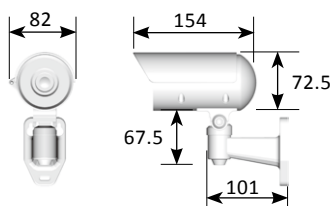

Body : 82 x 72.5 x 154 mm (WxHxD) / Bracket: 101 mm (L)

D/N 720P AHD (VARI-FOCAL) IR CAMERA					
Model		AHD701A3.6	AHD701A6	AHD701AX4.2	
Lens	Focal length		3.6mm	6mm	2.8 ~ 12mm
	Iris		F2.0	F1.8	F1.4
	Angle of view	H	72.2°	46.5°	91° ~ 28°
		V	52.9°	34.5°	67.5° ~ 21.2°
D		94.3°	59.3°	120.8° ~ 36°	
Power Input Voltage		DC12V ±10%			
System		NTSC or PAL			
Pick Up Element		1/3" CMOS Image Sensor			
Effective Pixels		1,305 (H) x 977 (V)			
Scanning System		Progressive Scan			
Menu Control		OSD Control			
Sync. Mode		Internal			
Infrared Cut Filter		Auto Selectable, Automatic Switch from Color Mode to Monochrome			
Resolution		1280 (H) x 720 (V) @ 30/25 fps			
Minimum Illumination		0.02 Lux / F1.8, 0 Lux (IR On)	0.01 Lux / F1.4, 0 Lux (IR On)		
S/N Ratio		More Than 55dB (AGC Off)			
Auto Gain Control		Auto (16 Steps)			
White Balance		ATW / AWC / INDOOR / OUTDOOR / MANUAL / AWB			
Shutter	Auto	1/60(1/50)S ~ 1/50,000S			
	Manual	1/30(1/25)S, 1/60(1/50)S, FLK, 1/240S, 1/480S, 1/1,000S, 1/2,000S, 1/5,000S, 1/10,000S, 1/50,000S			
Sense-Up		OFF / AUTO (X2 ~ X30)			
D-WDR		OFF / ON / AUTO			
Back Light Compensation		OFF / BLC / HSBC			
Noise Reduction		2DNR & 3DNR			
Defog		OFF / AUTO			
Privacy masking		OFF / ON			
Privacy masking Zone		4 Zones			
OSD Language		ENG / CHN1 / CHN2 / GER / FRA / ITA / SPA / POL / RUS / POR / NED / TUR			
Video Output		AHD720P / 1280H			
Power Consumption		4.6W	4.1W		
Operation Temperature		- 40°C ~ + 50°C (-40°F ~ 122°F)			
IP Rating		IP66			
Window		φ65 Heat Resistant Glass			
Infrared LED	Peak Wavelength	850nm			
	Beam Spread	30°			
	Radiant Distance	30M			
Dimension		Body: 82mm (W) x 72.5mm (H) x 154mm (D), Bracket: 101mm (L)			
Weight		530g	545g		