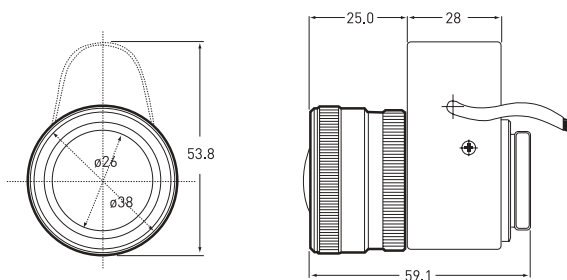

CS3514D

■ Specifications

Model	CS3514M	CS3514D
Image Format	1/3" CCD	1/3" CCD
Focal Length	3.5~8mm	3.5~8mm
Zoom Ratio	x2.3	x2.3
Mount (Flange Back)	CS Mount (12.5mm)	CS Mount (12.5mm)
F NO.	1.4	1.4
Angle of View [Diagonal]	92°~43°	92°~43°
Min. Object Distance	0.5m	0.5m
Lens Construction	7Groups 9Elements	7Groups 9Elements
Iris	Manual Iris	DC Iris
Dimension (Dia x W)	ø36x59.1	ø38x59.1
Weight	106.7g	125g

■ Dimension (unit : mm)

C4020F (4mm)

■ Feature

- C mount
- Fixed-focus : 4.0mm
- Fixed iris

C6020F (6mm)

■ Feature

- C mount
- Fixed-focus : 6.0mm
- Fixed iris

C8020F (8mm)

■ Feature

- C mount
- Fixed-focus : 8.0mm
- Fixed iris

■ Specifications

Model	C4020F	C6020F	C8020F
Image Format	1/3" CCD	1/3" CCD	1/3" CCD
Focal Length	4.0mm	6.0mm	8.0mm
Mount (Flange Back)	C Mount (17.5mm)	C Mount (17.5mm)	C Mount (17.5mm)
F NO.	2.0	2.0	2.0
Angle of View [Diagonal]	81°	54°	38.6°
Min. Object Distance	10cm	10cm	10cm
Lens Construction	4Groups 4Elements	4Groups 4Elements	4Groups 4Elements
Iris	Fixed	Fixed	Fixed
Dimension (Dia x W)	ø30*21.6	ø30*19.2	ø30*20.2
Weight	24g	19g	25g

■ Dimension (unit : mm)