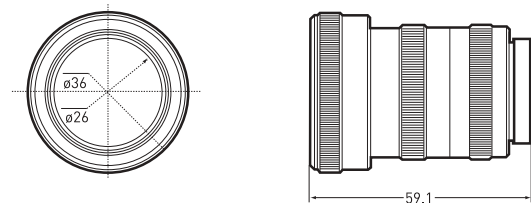

CS3514D

■ Specifications

Model	CS3514M	CS3514D
Image Format	1/3" CCD	1/3" CCD
Focal Length	3.5~8mm	3.5~8mm
Zoom Ratio	x2.3	x2.3
Mount (Flange Back)	CS Mount (12.5mm)	CS Mount (12.5mm)
F NO.	1.4	1.4
Angle of View [Diagonal]	92°~43°	92°~43°
Min. Object Distance	0.5m	0.5m
Lens Construction	7Groups 9Elements	7Groups 9Elements
Iris	Manual Iris	DC Iris
Dimension (Dia x W)	ø36x59.1	ø38x59.1
Weight	106.7g	125g

■ Dimension (unit : mm)

C4020F (4mm)

■ Feature

- C mount
- Fixed-focus : 4.0mm
- Fixed iris

C6020F (6mm)

■ Feature

- C mount
- Fixed-focus : 6.0mm
- Fixed iris

C8020F (8mm)

■ Feature

- C mount
- Fixed-focus : 8.0mm
- Fixed iris

■ Specifications

Model	C4020F	C6020F	C8020F
Image Format	1/3" CCD	1/3" CCD	1/3" CCD
Focal Length	4.0mm	6.0mm	8.0mm
Mount (Flange Back)	C Mount (17.5mm)	C Mount (17.5mm)	C Mount (17.5mm)
F NO.	2.0	2.0	2.0
Angle of View [Diagonal]	81°	54°	38.6°
Min. Object Distance	10cm	10cm	10cm
Lens Construction	4Groups 4Elements	4Groups 4Elements	4Groups 4Elements
Iris	Fixed	Fixed	Fixed
Dimension (Dia x W)	ø30*21.6	ø30*19.2	ø30*20.2
Weight	24g	19g	25g

■ Dimension (unit : mm)