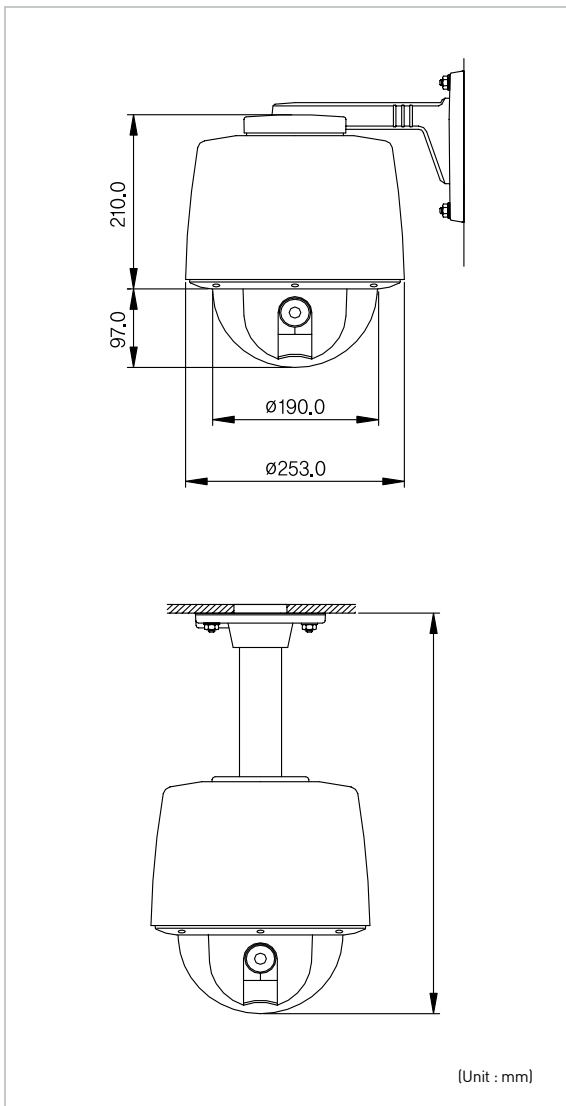

KD-S2621 (Outdoor Type) | SPEED COLOR DOME CAMERA

■ Outward Appearance

■ Features

- Interior dome camera with refined design
- 1/4" SONY SUPER HAD CCD/Horizontal Resolution 480TV over and High Quality Image
- S/N Ratio 48dB over
- Equipped with backlight compensation function (BLC)
- 27× optical zoom
- IP66 Based Waterproof Design
- 64 Preset

■ Specifications

General Spec	KD-S2621	
	NTSC	PAL
CCD Type	1/4" Sony Super HAD CCD	
Total No. Pixels	811(H) × 508(V)	795(H) × 596(V)
Scanning System	525 Lines	625 Lines
Horizontal Resolution	480 TV Lines over	
Lens	Optical	26 × Optical Zoom
	Digital	120 × Digital Zoom
Sensitivity to Light	Normal Mode	1Lux[30 IRE]
	Night Mode	0.003Lux [Night mode]
PAN	Rotation Angle	360°
	Speed(Manual)	0.5° ~ +150° /sec(64steps)
	Speed(Preset)	300° /sec
Tilt	Rotation Angle	0° ~90°
	Speed(Manual)	0.5° ~ + 45° /sec(64steps)
	Speed(Preset)	200° /sec
Video Output	Composite Video Output 75ohm Terminated	
Waterproof Capacity	IP66	
Wide Dynamic Range	On/Off/Auto	
S/N Ratio	0.48dB over	
Video Output	1.0Vp~p/75 Ohm Composite	
Operating Temperature	-10°C ~ +45°C (Air Humidity Max 90%)	
Voltage	AC24V 60/50Hz 850mA	
Power Consumption	20W	
Dimension	253(∅) × 307mm(H), 190(∅) (Bubble)	
Weight	5.3kg	