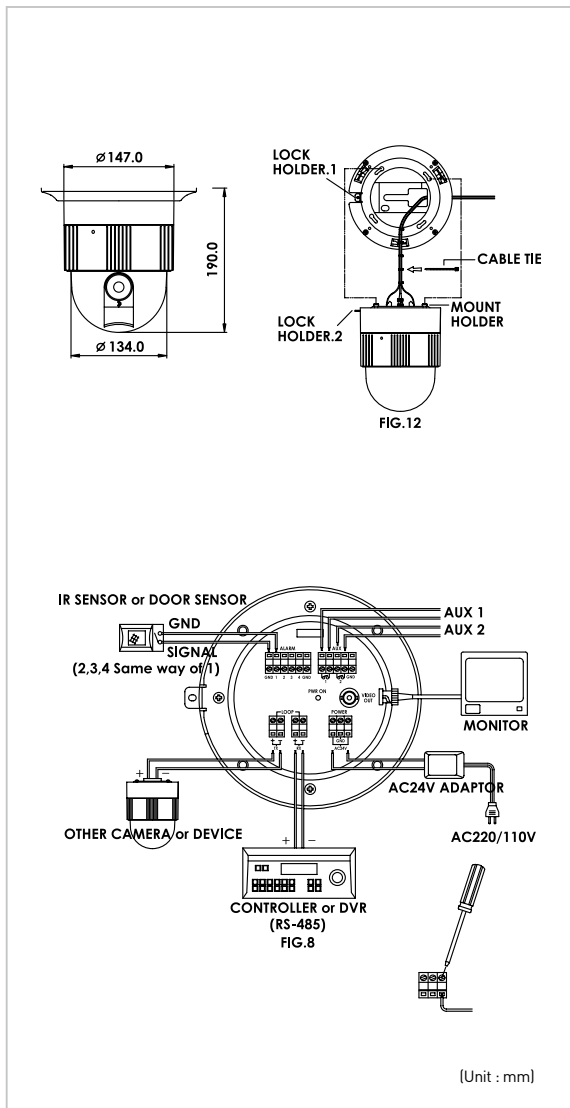

KD-S2611 (Indoor Type) | SPEED COLOR DOME CAMERA

R
E
C
O
R
D
E
R
S

C
A
M
E
R
A
S

A
C
C
E
S
S
O
R
I
E
S

■ Outward Appearance

■ Features

- Interior dome camera with refined design
- 27× optical zoom
- 1/4" SONY SUPER HAD CCD/Horizontal Resolution 480TV over and High Quality Image
- S/N Ratio 48dB over
- IP66 Based Waterproof Design
- Equipped with backlight compensation function (BLC)
- 64 Preset

■ Specifications

General Spec	KD-S2611	
	NTSC	PAL
CCD Type	1/4" Sony Super HAD CCD	
Total No. Pixels	811(H) × 508(V)	795(H) × 596(V)
Scanning System	525 Lines	625 Lines
Horizontal Resolution	480 TV Lines over	
Lens	Optical	26 × Optical Zoom
	Digital	120 × Digital Zoom
Sensitivity to Light	Normal Mode	1Lux[30 IRE]
	Night Mode	Not available
PAN	Rotation Angle	360°
	Speed(Manual)	0.5° ~ +150° /sec(64steps)
	Speed(Preset)	300° /sec
Tilt	Rotation Angle	0° ~90°
	Speed(Manual)	0.5° ~ + 45° /sec(64steps)
	Speed(Preset)	200° /sec
Video Output	Composite Video Output 75ohm Terminated	
Wide Dynamic Range	On/Off/Auto	
S/N Ratio	0.48dB over	
Video Output	1.0Vp~p/75 Ohm Composite	
Operating Temperature	-10°C ~ +50°C	
Voltage	AC24V 60/50Hz 850mA	
Power Consumption	20W	
Dimension	147(∅) × 190mm(H)	
Weight	1.9kg	