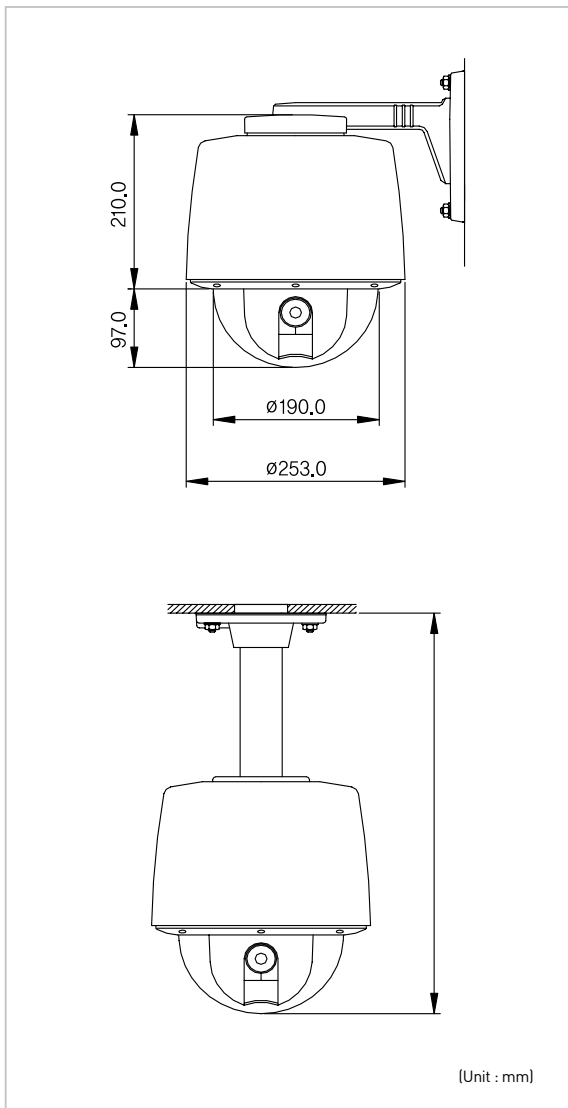

# KD-S2221 (Outdoor Type) | SPEED COLOR DOME CAMERA

RECORDERS

CAMERAS

ACCESSORIES

## ■ Features

- Interior dome camera with refined design
- 22x optical zoom
- 1/4" SONY SUPER HAD CCD / Horizontal Resolution 480TV over and High Quality Image
- S/N Ratio 48dB over
- IP66 Based Waterproof Design
- Equipped with backlight compensation function (BLC)
- 64 Preset

## ■ Specifications

General Spec	KD-S2221	
	NTSC	PAL
CCD Type	1/4" Sony Super HAD CCD	
Total No. Pixels	811(H) × 508(V)	795(H) × 596(V)
Scanning System	525 Lines	625 Lines
Horizontal Resolution	480 TV Lines ove	
Lens	Optical	22 × Optical Zoom
	Digital	2x ~ 10x Variable
Sensitivity to Light	Normal Mode	1Lux[30 IRE]
	Night Mode	Not available
PAN	Rotation Angle	360°
	Speed(Manual)	0.5° ~ +150° /sec(64steps)
	Speed(Preset)	300° /sec
Tilt	Rotation Angle	0° ~ 90°
	Speed(Manual)	0.5° ~ + 45° /sec(64steps)
	Speed(Preset)	200° /sec
Video Output	Composite Video Output 75ohm Terminated	
Waterproof Capacity	IP66	
Wide Dynamic Range	On/Off/Auto	
S/N Ratio	0.48dB over	
Video Output	1.0Vp~p/75 Ohm Composite	
Operating Temperature	-10°C ~ +45°C (Air Humidity Max 90%)	
Voltage	AC24V 60/50Hz 850mA	
Power Consumption	20W	
Dimension	253(∅) × 307mm(H), 190(∅) (Bubble)	
Weight	5.3kg	