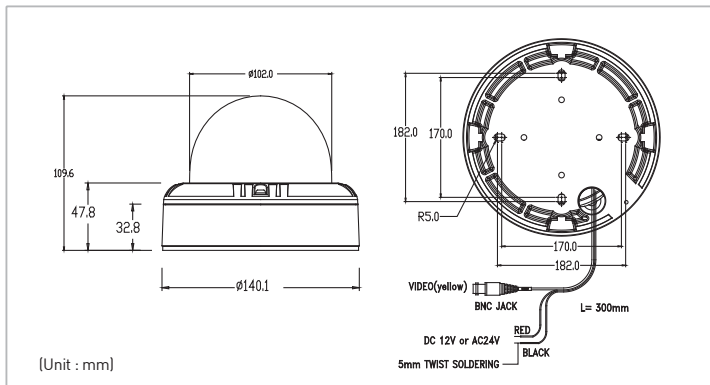

Outward Appearance

Features

- 3-AXIS / 90° TILT DOME
- High resolution picture quality through digital signal processor
- CS mount capability
- True Day & Night function
- Second video output
- Protection against rain and wind (IP66)
- DC Varifocal lens
- Wide voltage input operation
- Easy installation & operation

Lens Options

- FIXED BOARD LENS: 3.6 MM,
- VARIFOCA LENS: 4-9MM, 3.3-12MM

Specifications

General Spec		KD-CV990T	KD-CV955T	KD-CV990TP	KD-CV955TP
Sensor		1/3" Interlaced color CCD	1/3" Interlaced color CCD	1/3" Interlaced color CCD	1/3" Interlaced color CCD
H.Resolution		550	480	550	480
Scanning system	NTSC	525 Lines interlaced	525 Lines interlaced	525 Lines interlaced	525 Lines interlaced
	PAL	625 Lines interlaced	625 Lines interlaced	625 Lines interlaced	625 Lines interlaced
Video output		Composite (1.0Vp-p), 75Ω	Composite (1.0Vp-p), 75Ω	Composite (1.0Vp-p), 75Ω	Composite (1.0Vp-p), 75Ω
Synchronization		Internal	Internal	Internal / Line Lock	Internal
Electronics iris	NTSC	1/60 ~ 1/100,000	1/60 ~ 1/100,000	1/60 ~ 1/100,000	1/60 ~ 1/100,000
	PAL	1/50 ~ 1/100,000	1/50 ~ 1/100,000	1/50 ~ 1/100,000	1/50 ~ 1/100,000
Light sensitivity		(B/W)0.04Lux with F1.2 30IRE	(B/W)0.04Lux with F1.2 30IRE	(B/W)0.04Lux with F1.2 30IRE	(B/W)0.04Lux with F1.2 30IRE
Gamma		0.45	0.45	0.45	0.45
S/N Ratio		48dB	46dB	48dB	46dB
Input voltage		DC8.0-18[V]	DC8.0-18[V]	DC10-20[V], AC20-28[V]	DC10-20[V], AC20-28[V]
Power consumption		MAX 1.6[W]	MAX 1.1[W]	MAX 2.2[W]	MAX 1.5[W]
Operating temperature		-10°C ~ +55°C	-10°C ~ +55°C	-10°C ~ +55°C	-10°C ~ +55°C
Storage temperature		-20°C ~ +70°C	-20°C ~ +70°C	-20°C ~ +70°C	-20°C ~ +70°C
Operating Humidity		90% RH (non-condensing)	90% RH (non-condensing)	90% RH (non-condensing)	90% RH (non-condensing)
Connection	Video	BNC Cable	BNC Cable	BNC Cable	BNC Cable
	Power	DC JACK	DC JACK	Wire Type	Wire Type
Dimension		140.1(Ø) X 109.6mm	140.1(Ø) X 109.6mm	140.1(Ø) X 109.6mm	140.1(Ø) X 109.6mm
Weight		245g	245g	245g	245g
Certification		CE/FCC	CE/FCC	CE/FCC	CE/FCC