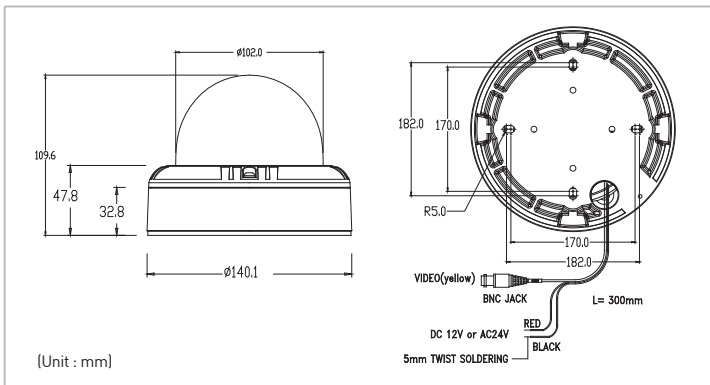

■ Outward Appearance

■ Features

- 3-Axis / 90° TILT DOME
- High resolution picture quality through digital signal processor
- IR Lamp synchronizing : Camera will be in B/W Position when IR Lamp on
- True Day & Night function
- Second video output
- CS mount capability
- Protection against rain and wind (IP66)
- DC Varifocal lens
- Wide voltage input operation
- Easy installation & operation

■ Lens Options

- FIXED BOARD LENS: 3.6 MM
- VARIFOCAL LENS: 4-9MM, 3.3-12MM

■ Specifications

General Spec		KD-CV990IR	KD-955IR	KD-CV990IRP	KD-955IRP
Sensor		1/3" Interlaced color CCD	1/3" Interlaced color CCD	1/3" Interlaced color CCD	1/3" Interlaced color CCD
H.Resolution		550	480	550	480
Scanning system	NTSC	525 Lines interlaced	525 Lines interlaced	525 Lines interlaced	525 Lines interlaced
	PAL	625 Lines interlaced	625 Lines interlaced	625 Lines interlaced	625 Lines interlaced
Video output		Composite (1.0Vp-p), 75Ω	Composite (1.0Vp-p), 75Ω	Composite (1.0Vp-p), 75Ω	Composite (1.0Vp-p), 75Ω
Synchronization		Internal	Internal	Internal / Line Lock	Internal
Electronics iris	NTSC	1/60 ~ 1/100,000	1/60 ~ 1/100,000	1/60 ~ 1/100,000	1/60 ~ 1/100,000
	PAL	1/50 ~ 1/100,000	1/50 ~ 1/100,000	1/50 ~ 1/100,000	1/50 ~ 1/100,000
Light sensitivity		COLOR-B/W: 4Lux, B/W-COLOR: 10Lux	COLOR-B/W: 4Lux, B/W-COLOR: 10Lux	COLOR-B/W: 4Lux, B/W-COLOR: 10Lux	COLOR-B/W: 4Lux, B/W-COLOR: 10Lux
Gamma		0.45	0.45	0.45	0.45
S/N Ratio		48dB	46dB	48dB	46dB
Input voltage		DC8.0-18[V]	DC8.0-18[V]	DC10-20[V], AC20-28[V]	DC10-20[V], AC20-28[V]
Power consumption		MAX (IR ON : 3.0[W], IROFF : 1.7[W])	MAX (IR ON : 2.5[W], IR OFF : 1.2[W])	MAX (IR ON : 4.3[W], IR OFF : 2.3[W])	MAX (IR ON : 3.4[W], IR OFF : 1.61[W])
Operating temperature		-10°C ~ +55°C	-10°C ~ +55°C	-10°C ~ +55°C	-10°C ~ +55°C
Storage temperature		-20°C ~ +70°C	-20°C ~ +70°C	-20°C ~ +70°C	-20°C ~ +70°C
Operating Humidity		90% RH (non-condensing)	90% RH (non-condensing)	90% RH (non-condensing)	90% RH (non-condensing)
Connection	Video	BNC Cable	BNC Cable	BNC Cable	BNC Cable
	Power	DC JACK	DC JACK	Wire Type	Wire Type
Dimension		140.1(Ø) X 109.6mm	140.1(Ø) X 109.6mm	140.1(Ø) X 109.6mm	140.1(Ø) X 109.6mm
Weight		245g	245g	245g	245g
Certification		CE/FCC	CE/FCC	CE/FCC	CE/FCC