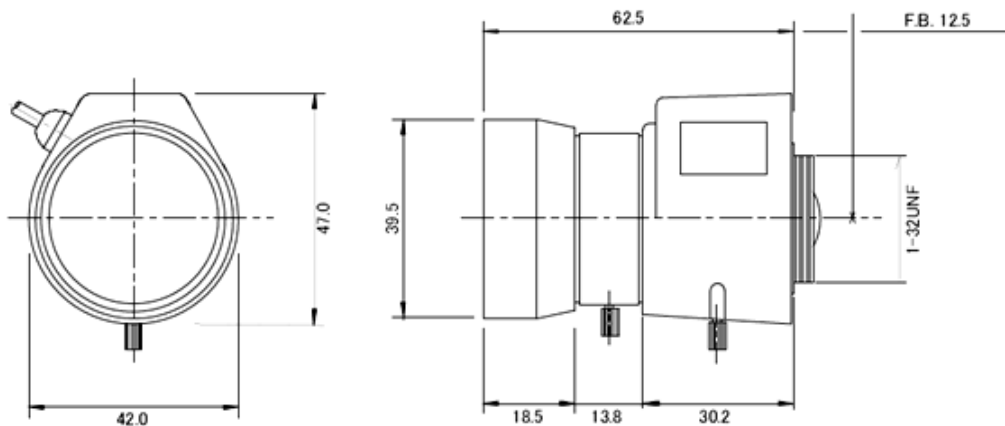

## KVM0750DIR

7-50mm F1.6 3 Megapixel  
Long Focal & Day/Night

1/2.7", 1/2.8" & 1/3"  
CS Mount  
DC Iris IR Corrected

### Specifications

Model No.	KVM0750DIR		Flange Back Length	12.5mm	
Focal Length	7-50mm		M.O.D.	0.2 M	
Max. Aperture Ratio	1:1.6 - 360		Dimensions	42(W) x 47(H) x 62.5(L)mm	
Image Format	1/2.7" 1/2.8" 1/3"		Weight	64g	
Mount	CS		Operating Temperature	-10°C - +50°C	
Operation	Iris	DC Auto (F1.6-360)	Angle of View (1/2.7")	D	53.7° - 10.5°
	Focus	Manual with Lock		H	42.5° - 8.4°
	Zoom	Manual with Lock		V	31.6° - 6.3°
			Angle of View (1/3")	D	46.6° - 7.5°
				H	38.4° - 5.4°
				V	29.5° - 4.3°