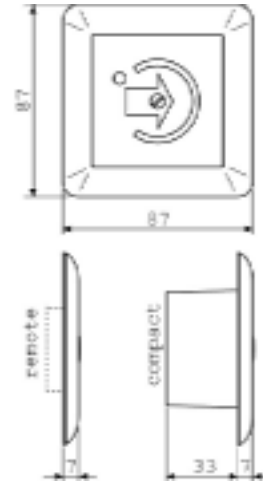

Kaba elologic reader

The simple solution for economic access control or contactless switch

Applications

The Kaba Elolegic reader is a standalone reader needing only a dc power supply. It can therefore be fitted anywhere where access is to be controlled, e.g. on industrial and commercial business premises, sports clubs, multi occupancy residential buildings, medical facilities parking sites etc.

It is particularly useful when adding to an existing Mechanical Master System utilising the existing cylinders as the reader can be used with any **Legic** media in any mix of keys and cards or card and fobs etc. The elologic reader can be used in conjunction with other members of the Kaba elologic Family

Features

- ❖ 2400 Users
- ❖ Choice of Media: Prox Card, Smart Key, Fob, Watch etc.
- ❖ 8 Time Zones
- ❖ Big Event Memory
- ❖ Simple Programming Options:
- ❖ Programmer
- ❖ Software
- ❖ Securely Encrypted Media Communication
- ❖ Stand Alone system with Contemporary look
- ❖ Fits standard wall outlets
- ❖ Standard & Secure Versions
- ❖ 10cm read/write range

Technical Data

Power Supply	12 to 24 vdc max 2.0VA/W
Protection	IP40 or IP55
Temperature	-25...+70° C
Humidity	0...95%rH Non Condensing
Output Relay	Potential Free Max 60W <2A <50V