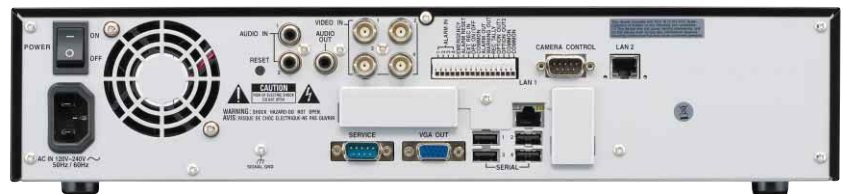

VR-N900U(B)

Milestone is a registered trademark of Milestone Systems. XProtect Enterprise is license software by Milestone Systems. Windows is registered by Microsoft Corporation. Pentium 4 is a patent product registered by Intel Corporation. All brand or product names may be trademarks and/or registered trademarks of their respective owners.

Copyright © 2011, Victor Company of Japan, Limited. All Rights Reserved.

Design and specifications subject to change without notice.

JVC®

DISTRIBUTED BY