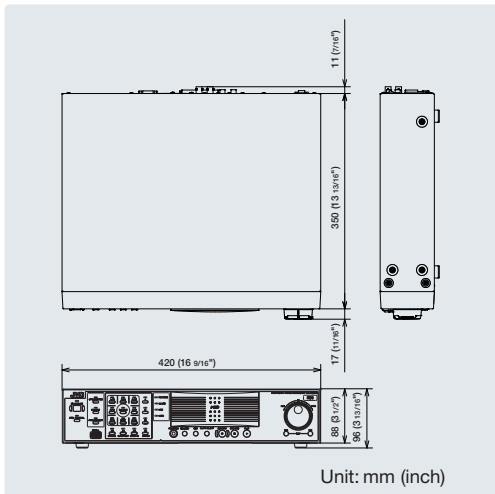

◆ Dimensions