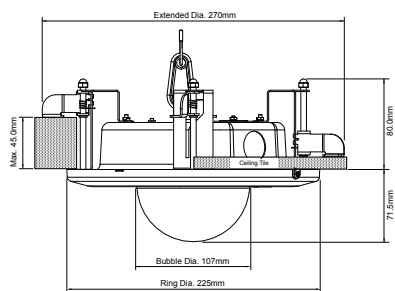

Dimensions: In-Ceiling

View on Side Face