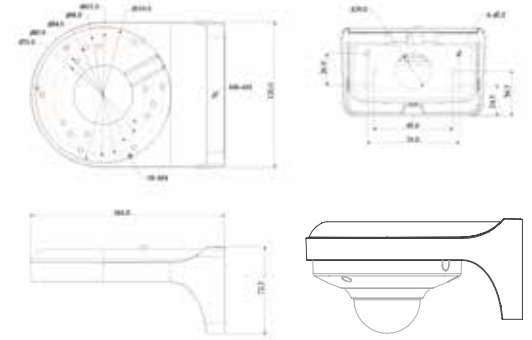

ILLUSTRATE CAMERA MODEL KEY											
ILLUSTRATE SERIES	MODEL	RESOLUTION	FORM FACTOR	LENS	ENVIRONMENT HOUSING	BUBBLE	COLOUR	DAY/NIGHT/IR	WDR	OTHER	
I	E = Essentials	L = Lite	01 = 1MP	B = Bullet	N = None	N = None	N = None	B = Black	C = Colour Only	N = No	A = Hardware Update
	F = Flex	P = Plus	02 = 2MP	C = Compact Dome	F = Fixed	A = Indoor NonVandal	C = Clear	G = Gray	I = TDN w/IR	T = Multi-Exposure (>60 Frames)	
	P = Pro	S = Standard	03 = 3MP	D = Dome	0 = 1.8–3mm	B = Outdoor NonVandal	S = Smoked	S = Silver	S = Soft Day/Night	Y = Yes	
	Q = Edge		05 = 5MP	F = Fisheye	1 = 2.8–12mm	I = Indoor Vandal		W = White	T = TDN		
				M = Mini-Bullet	2 = 3–9mm	O = Outdoor Vandal					
				P = PTZ	3 = 9–22mm						
				W = Wireless Cube	4 = 9–40mm						
				X = Box	5 = 20x						
					6 = 30x						

Optional Mini-Dome Accessories

Model	PFA131
Description	Junction Box
Dimensions	138mm x 42mm
Weight	0.38kg
Load Bearing	3.0kg

Optional Mini-Dome Accessories

Model	PFB200W
Description	Wall Mount
Dimensions	160mm x 120mm x 74mm
Weight	1kg
Load Bearing	1kg