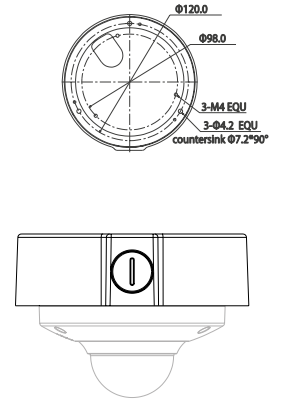

Optional Mini-Dome Accessories

Model	PFA131
Description	Junction Box
Dimensions	138mm x 42mm
Weight	0.38kg
Load Bearing	3.0kg