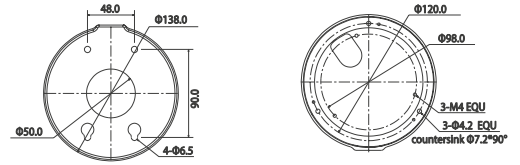

Optional Mini-Dome Accessories

Model	PFA131
Description	Junction Box
Dimensions	138mm x 42mm
Weight	0.38kg
Load Bearing	3.0kg