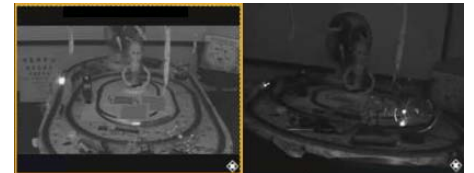

power, which enables the camera heaters to function at temperatures down to -30°C.

These features make the Illustra 600s the premier choice in high-definition cameras on the market today.

Superior Video Quality: High-Definition

Superior Low Light Performance

Too often, significant security events take place at night or in low lighting conditions. With an integrated IR cut filter and powerful CMOS sensors, the Illustra 600s deliver clean, crisp images even in near darkness. This clarity has a further benefit – reduced storage cost. The “noisy” low light images of some megapixel cameras increase bandwidth and storage consumption. *(Not available in the 610LT model)