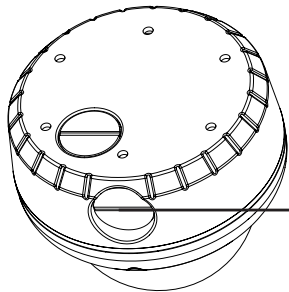

Surface and Electrical box mount

Threaded Conduit Access

Mounting Options			
Mount	Image	Model Number	Description
Flush Mount		ADCi66FLUSHOW ADCi66FLUSHOB	Flush Mount Kit: Outdoor Dome, White/Black
Pendant Cap		ADCi66DPCAPIW ADCi66DPCAPIB	Pendant Cap: Indoor, White/Black
		ADCi66DPCAPOW ADCi66DPCAPOB	Pendant Cap: Outdoor, White/Black
Wall Mount		ADCi66WALLWK ADCi66WALLBK	Wall Mount Kit: Indoor/Outdoor, White/Black

Accessories

Adapter	Image	Model Number	Description
Gooseneck Arm		ADLOMARM - White ADCBMARM - Black	For use with Pendant Cap
Outside Corner Mount Adapter		ADCDMCRNRO	For use with Pendant Cap and Gooseneck Arm, or directly to the camera back plate.
Electrical Box Adapter		ADCPWMELEC	Use with additional mounting options such as the UK single- and double-gang boxes. This provides a threaded connection directly to the rear of the Illustra 600/610 back plate and versatile screw options.
Pole Mount Adapter		ADCDMPOLE	For use with Pendant Cap and Gooseneck Arm, or directly to the camera back plate.