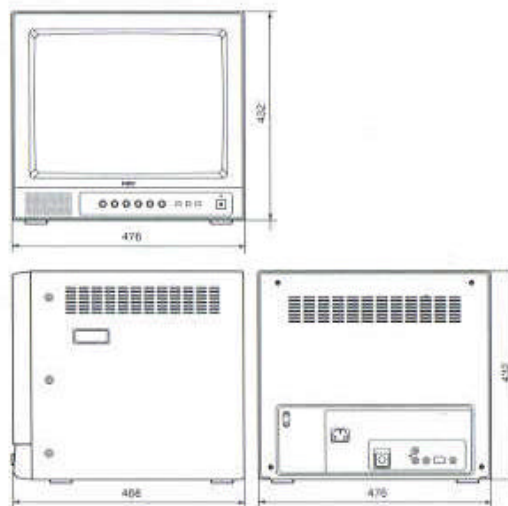

Ikegami

VCM-2101

21 inches Hi Res Color Monitor

- 21-inch metal case cabinet for high performance
- Automatic color switching system (NTSC/PAL)
- Built-in Speaker
- SVHS Input available
- Free Voltage input (AC 90V~260V)
- 2 BNC Inputs

► Dimensions

Horizontal Resolution 450TVLines

External Dimensions 476(18.7")W x 432(17.1")H x 468(18.4")D

Weight 26.8Kg(59.2 lbs)