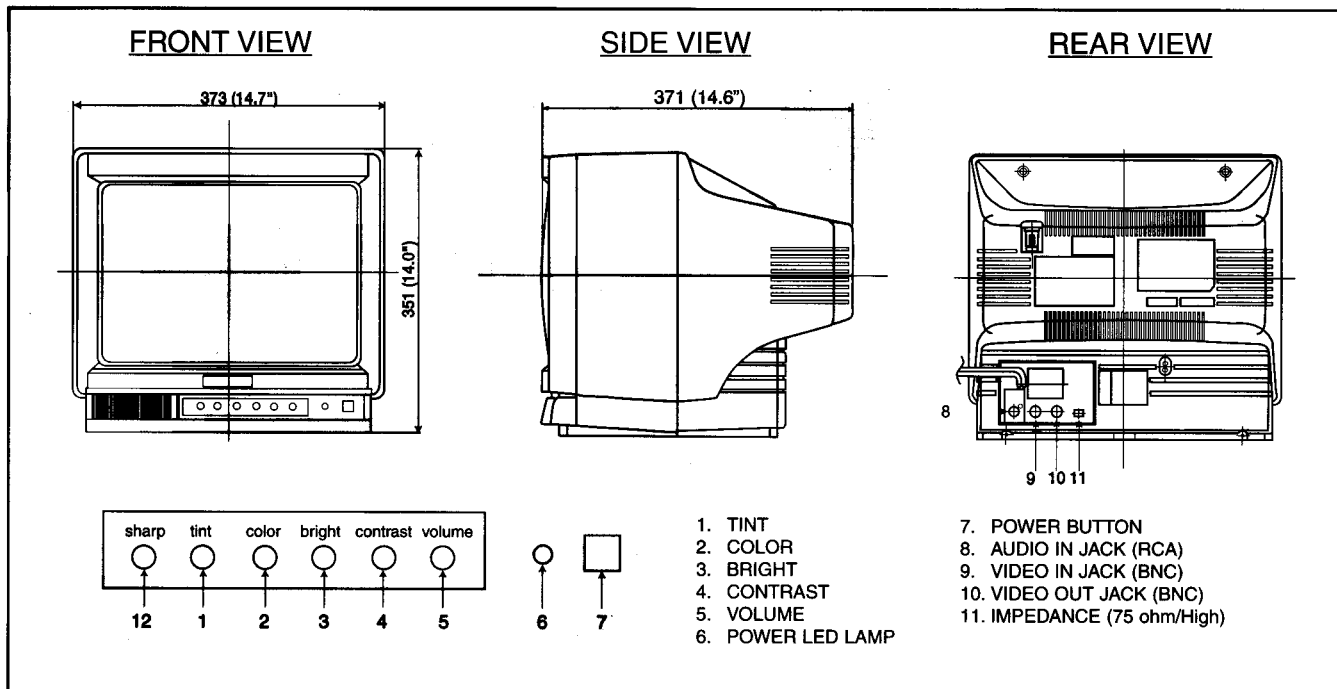

VCM-14H

14.7-Inch Diagonal Color Video Monitor With Audio

Specifications

Horizontal Resolution	More than 350 Lines at Center	Front Controls	Volume (Rotary Knob) Power (Switch w/LED Indicator)
Input Signal	NTSC/PAL 1.0Vp-p, 75 Ohm	CRT Screen Size	14" Diagonal
Input Impedance	75 Ohms/or High (loop-through)	Visible Screen Size	13.6" Diagonal
Power Requirements	AC 90V~120V +/- 10%, 60 Hz/50Hz +/- 1%	Cabinet Finish & Materials	Black Plastic
Power Consumption	56W (AC 120V)	Dimensions	14.7W x 14H x 14.6D (Inches) (373W x 351H x 371D) (mm)
Input Connector	Video (BNC), Audio (RCA) AC Power Cord 2 Wire Plug	Weight	23 lbs.
Output Connector	Video (BNC)	Ambient Temperature	0°C - +40°C (32°F - 104°F)
Front Controls	Tint (Rotary Knob, only NTSC) Color (Rotary Knob) Brightness (Rotary Knob) Contrast (Rotary Knob)	Options	RMK-14H Rack Mount Kit

Dimensions/Location of Controls

Design and specifications are subject to change without prior notice

Ikegami IKEGAMI ELECTRONICS (U.S.A.), INC

HEADQUARTERS 37 BROOK AVENUE, MAYWOOD, NJ 07607
Phone: (201) 368-9171 Fax: (201) 569-1626

NORTHEAST OFFICE 29 BROOK AVENUE, MAYWOOD, NJ 07607 Phone: (201) 368-9171 Fax: (201) 569-1626

WEST COAST OFFICE 20603 EARL STREET, TORRANCE, CA 90503 Phone: (310) 370-2400 Fax: (310) 329-9582

SOUTHWEST OFFICE THREE DALLAS COMMUNICATIONS COMPLEX, 6309 NORTH O'CONNOR ROAD, SUITE 117
IRVING, TX 75039-3510 Phone: (972) 869-2363 Fax: (972) 556-1057

MIDWEST OFFICE 747 CHURCH ROAD, UNIT C4, ELMHURST, IL 60126 Phone: (630) 834-9774 Fax: (630) 834-8689